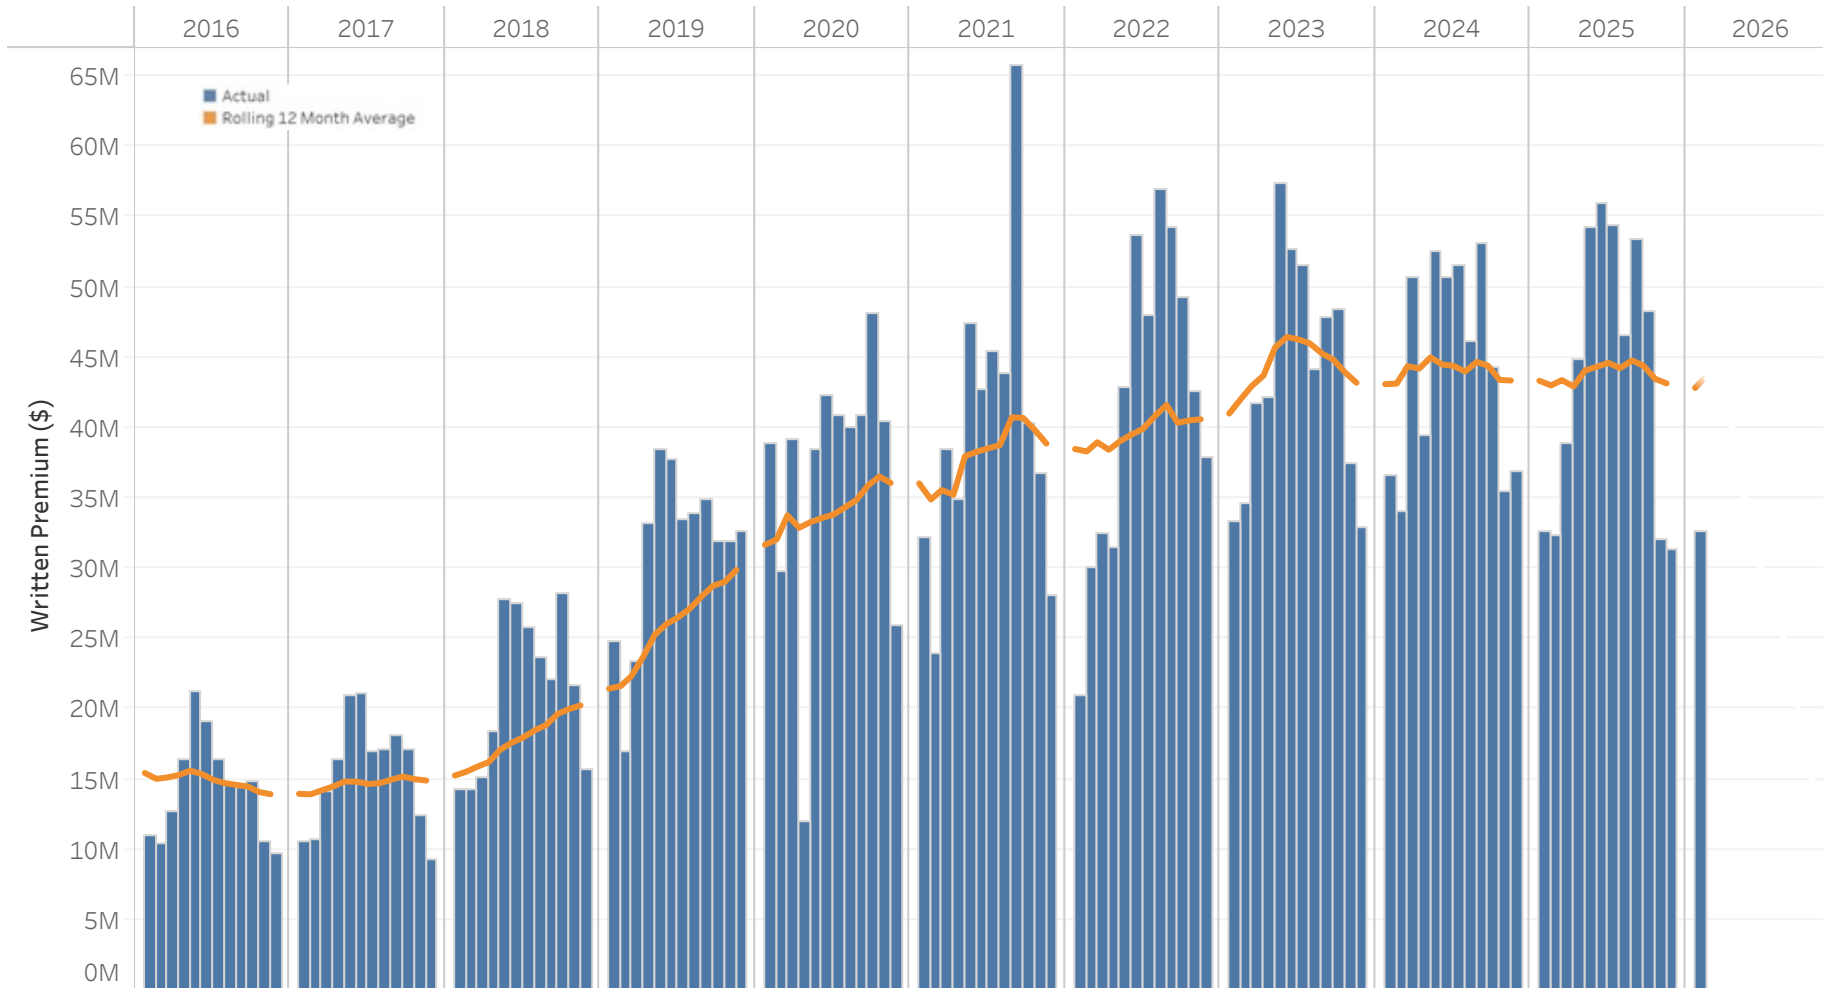

## FARM All Jurisdictions Written Premium (as at share date: January 2026)

Data: FARM transaction data reconciled with Monthly FARM operational reporting.