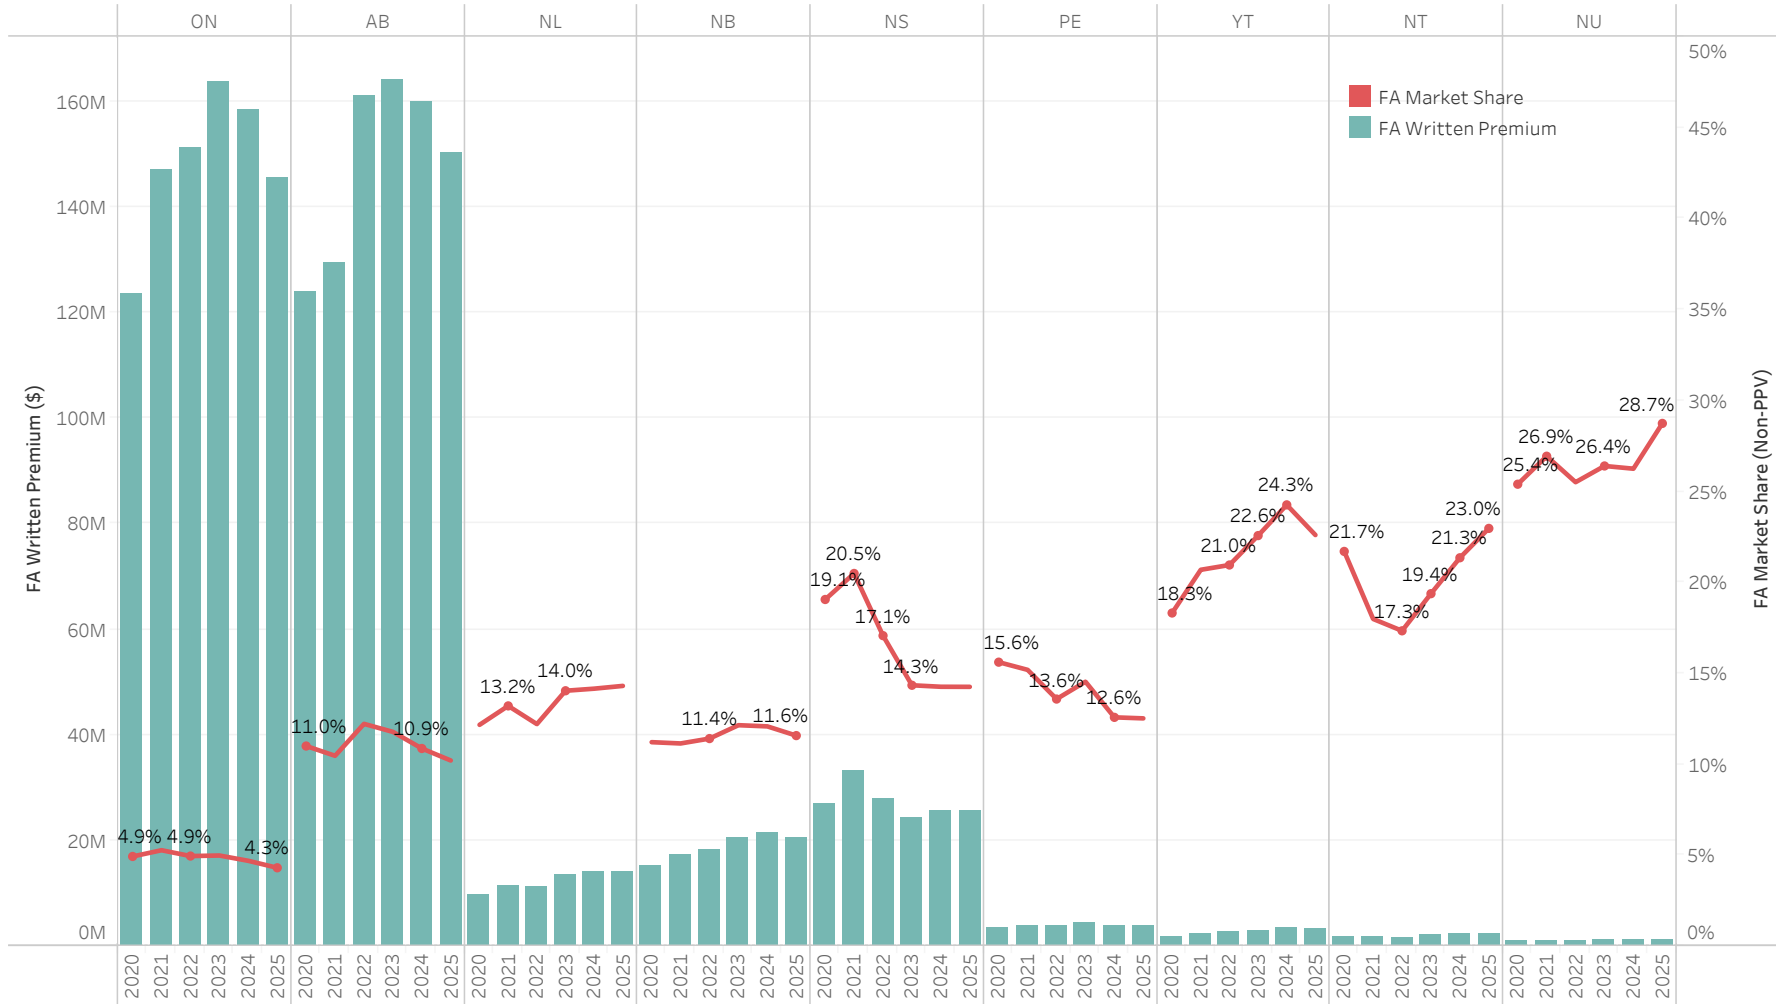

FARM PPV Vehicle Count/Market Share All Jurisdictions (2020-2025)

Data source: FARM data comes from 2020 to 2025 FA transactional data; Industry data comes from 2020 to 2024 industry segmentation data. (2024 industry data was used as an estimate for 2025 since the 2025 data is not yet available)

FARM Non-PPV Written Premium/Market Share All Jurisdictions (2020-2025)

Data source: FARM data comes from 2020 to 2025 FA transactional data; Industry data comes from 2020 to 2024 industry segmentation data. (2024 industry data was used as an estimate for 2025 since the 2025 data is not yet available)