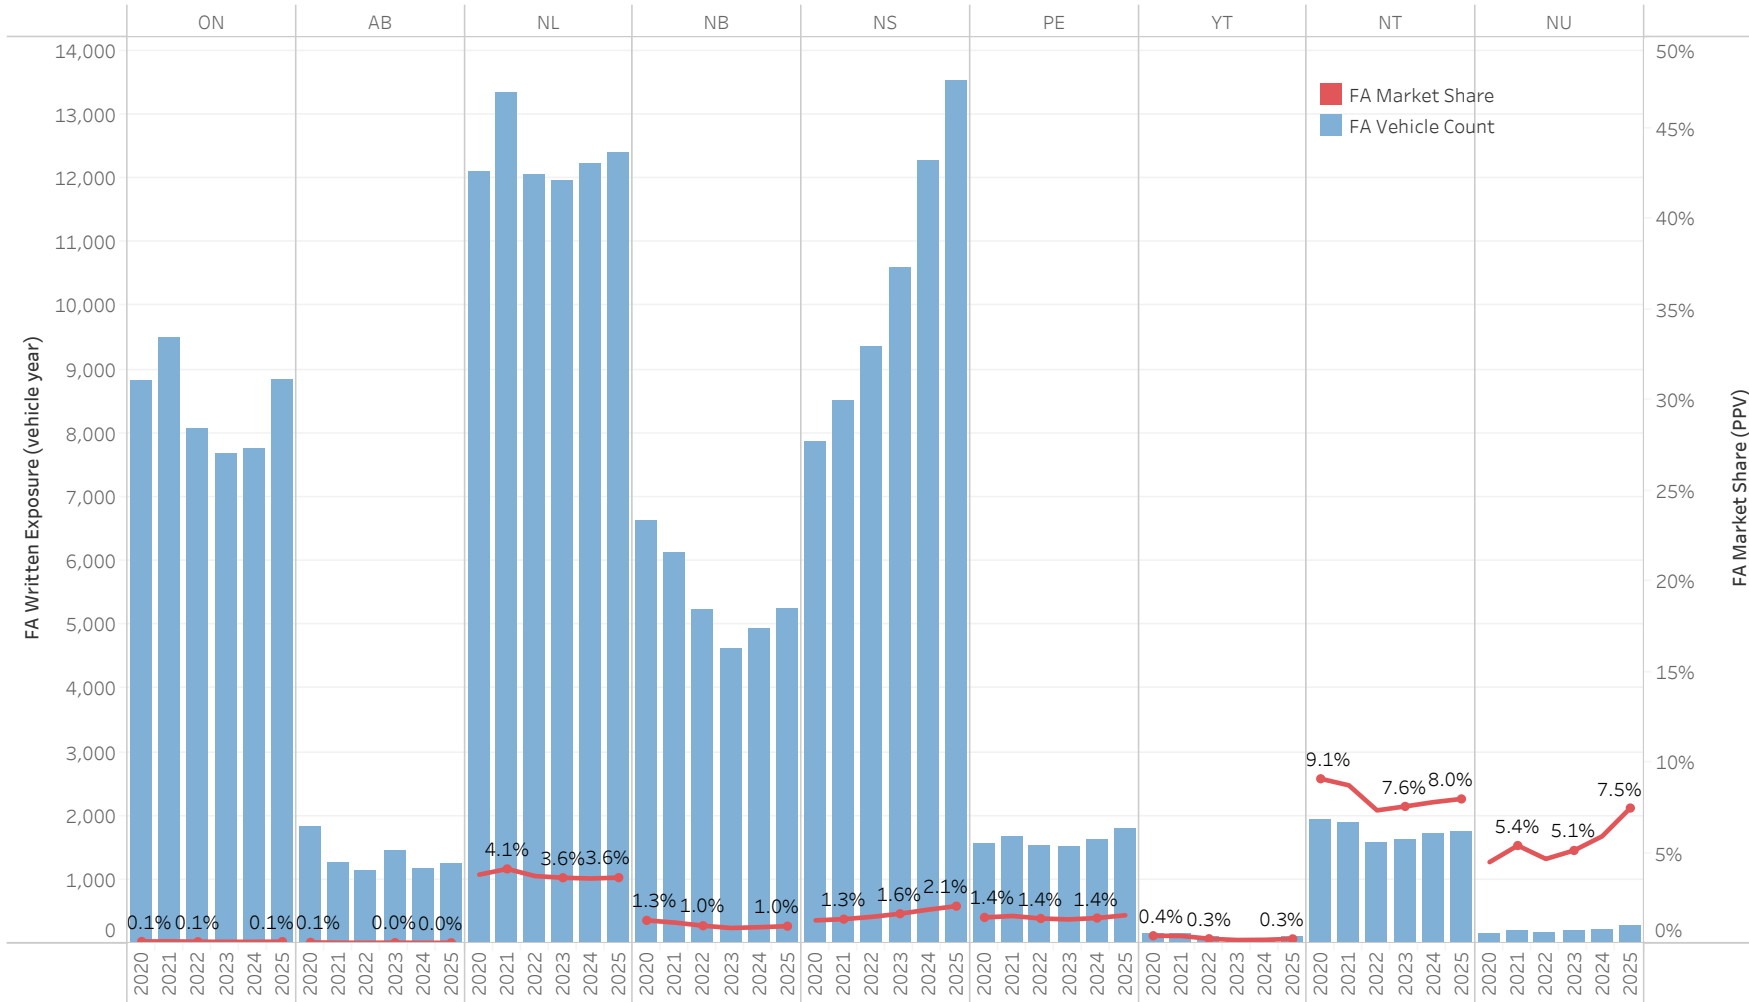

FARM PPV Vehicle Count/Market Share All Jurisdictions (2020-2025)

Data source: FARM data comes from 2020 to 2025 FA transactional data; Industry data comes from 2020 to 2024 industry segmentation data. (2024 industry data was used as an estimate for 2025 since the 2025 data is not yet available)

FARM Non-PPV Written Premium/Market Share All Jurisdictions (2020-2025)

Data source: FARM data comes from 2020 to 2025 FA transactional data; Industry data comes from 2020 to 2024 industry segmentation data. (2024 industry data was used as an estimate for 2025 since the 2025 data is not yet available)