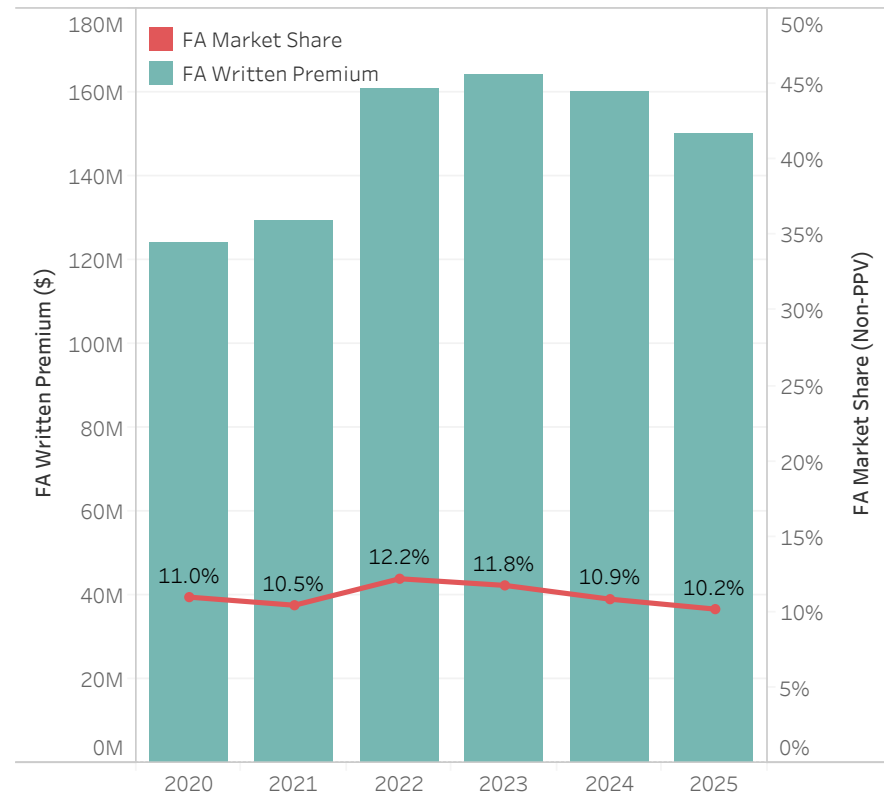

FARM PPV Vehicle Count/Market Share Alberta (2020-2025)

FARM Non-PPV Written Premium/Market Share Alberta (2020-2025)

Data source: FARM data comes from 2020 to 2025 FA transactional data; Industry data comes from 2020 to 2024 industry segmentation data. (2024 industry data was used as an estimate for 2025 since the 2025 data is not yet available)