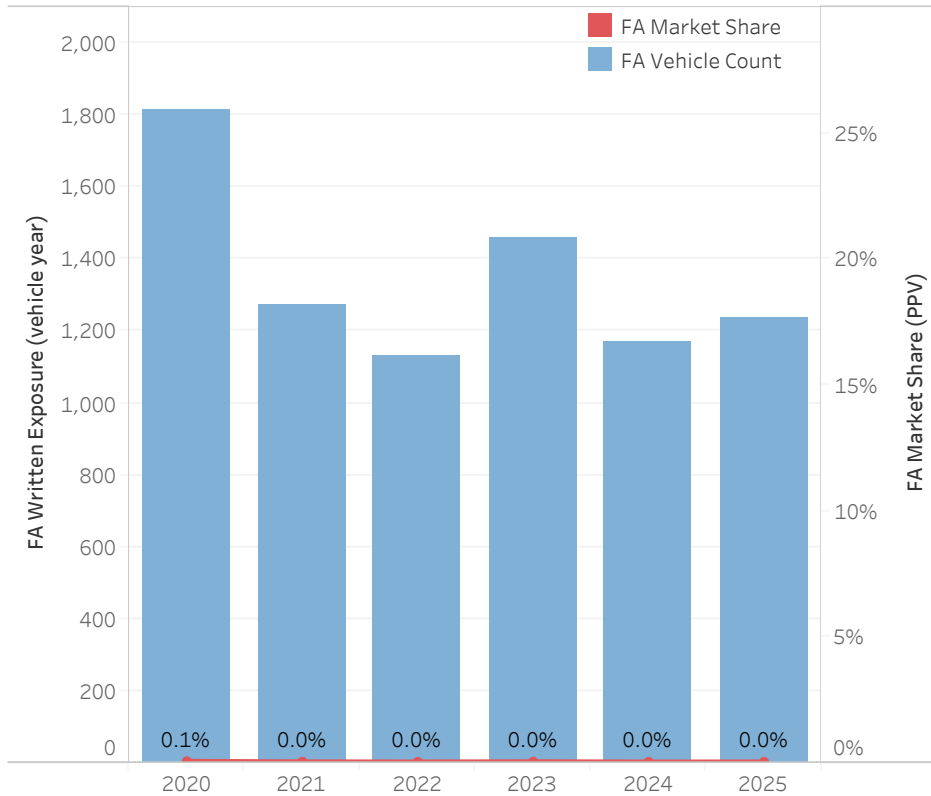

FARM PPV Vehicle Count/Market Share Alberta (2020-2025)

FARM Non-PPV Written Premium/Market Share Alberta (2020-2025)

Data source: FARM data comes from 2020 to 2025 FA transactional data; Industry data comes from 2020 to 2024 industry segmentation data. (2024 industry data was used as an estimate for 2025 since the 2025 data is not yet available)