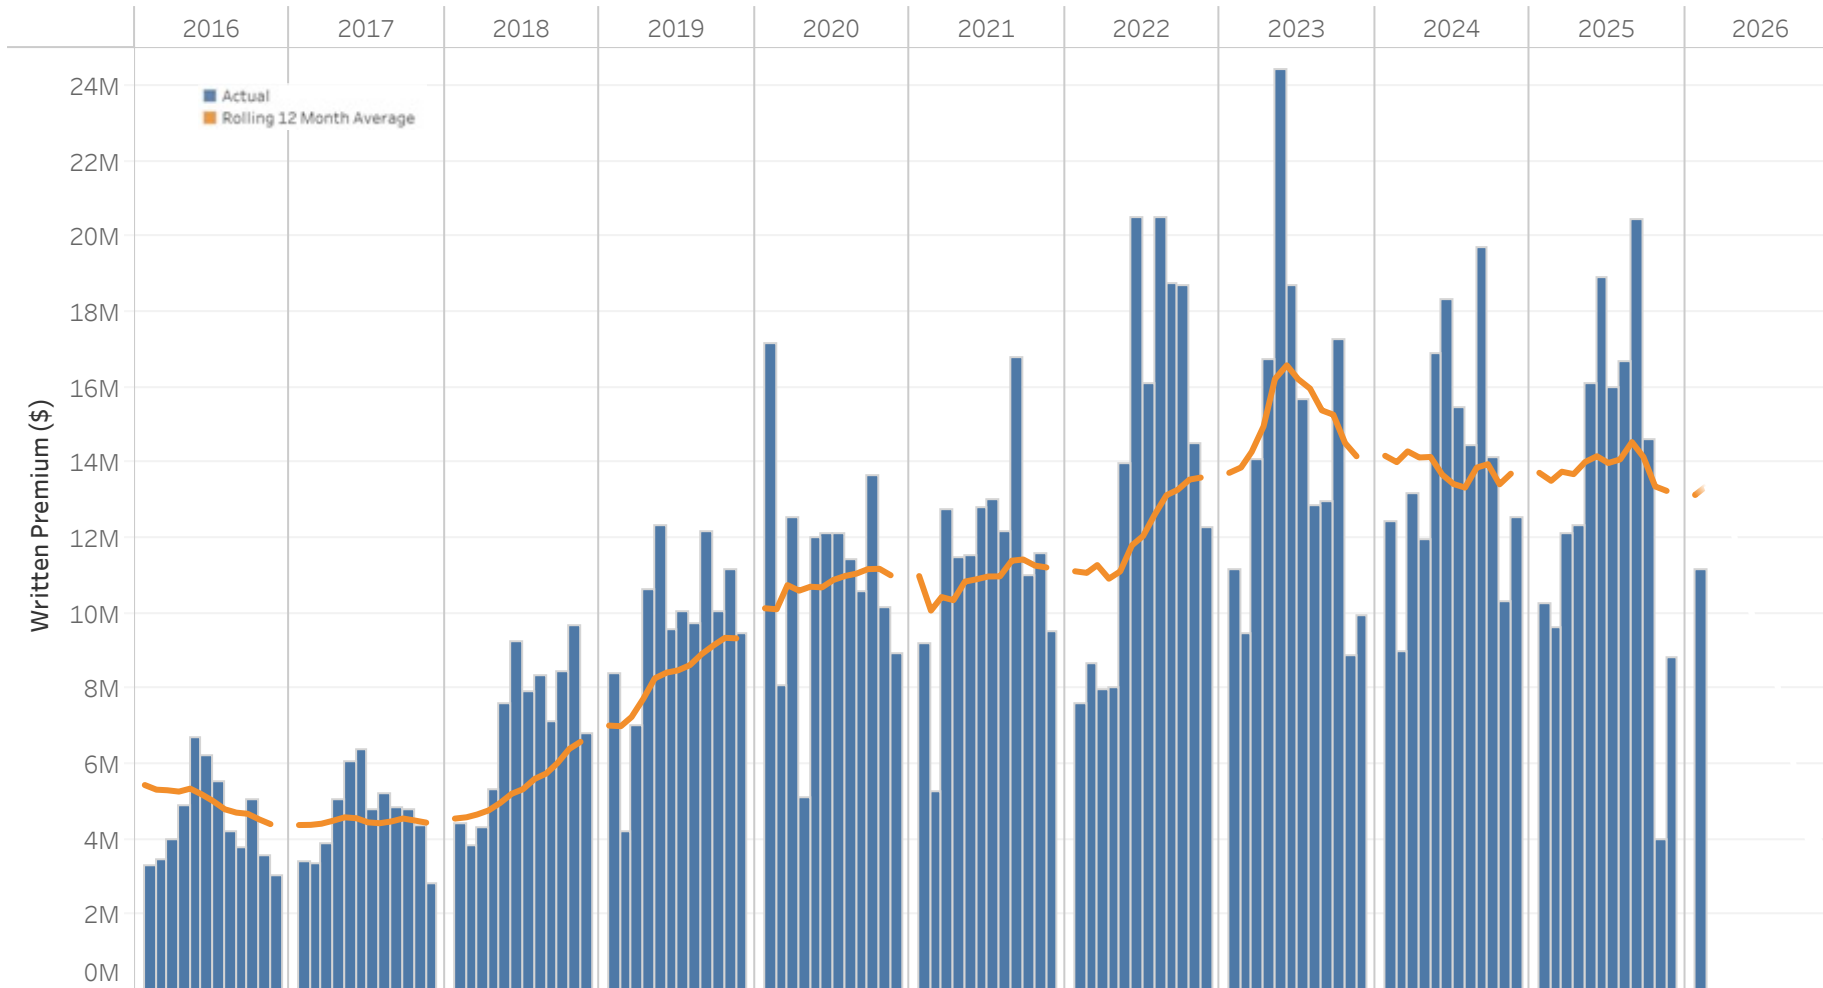

FARM Alberta Written Premium (as at share date: January 2026)

Data: FARM transaction data reconciled with Monthly FARM operational reporting.