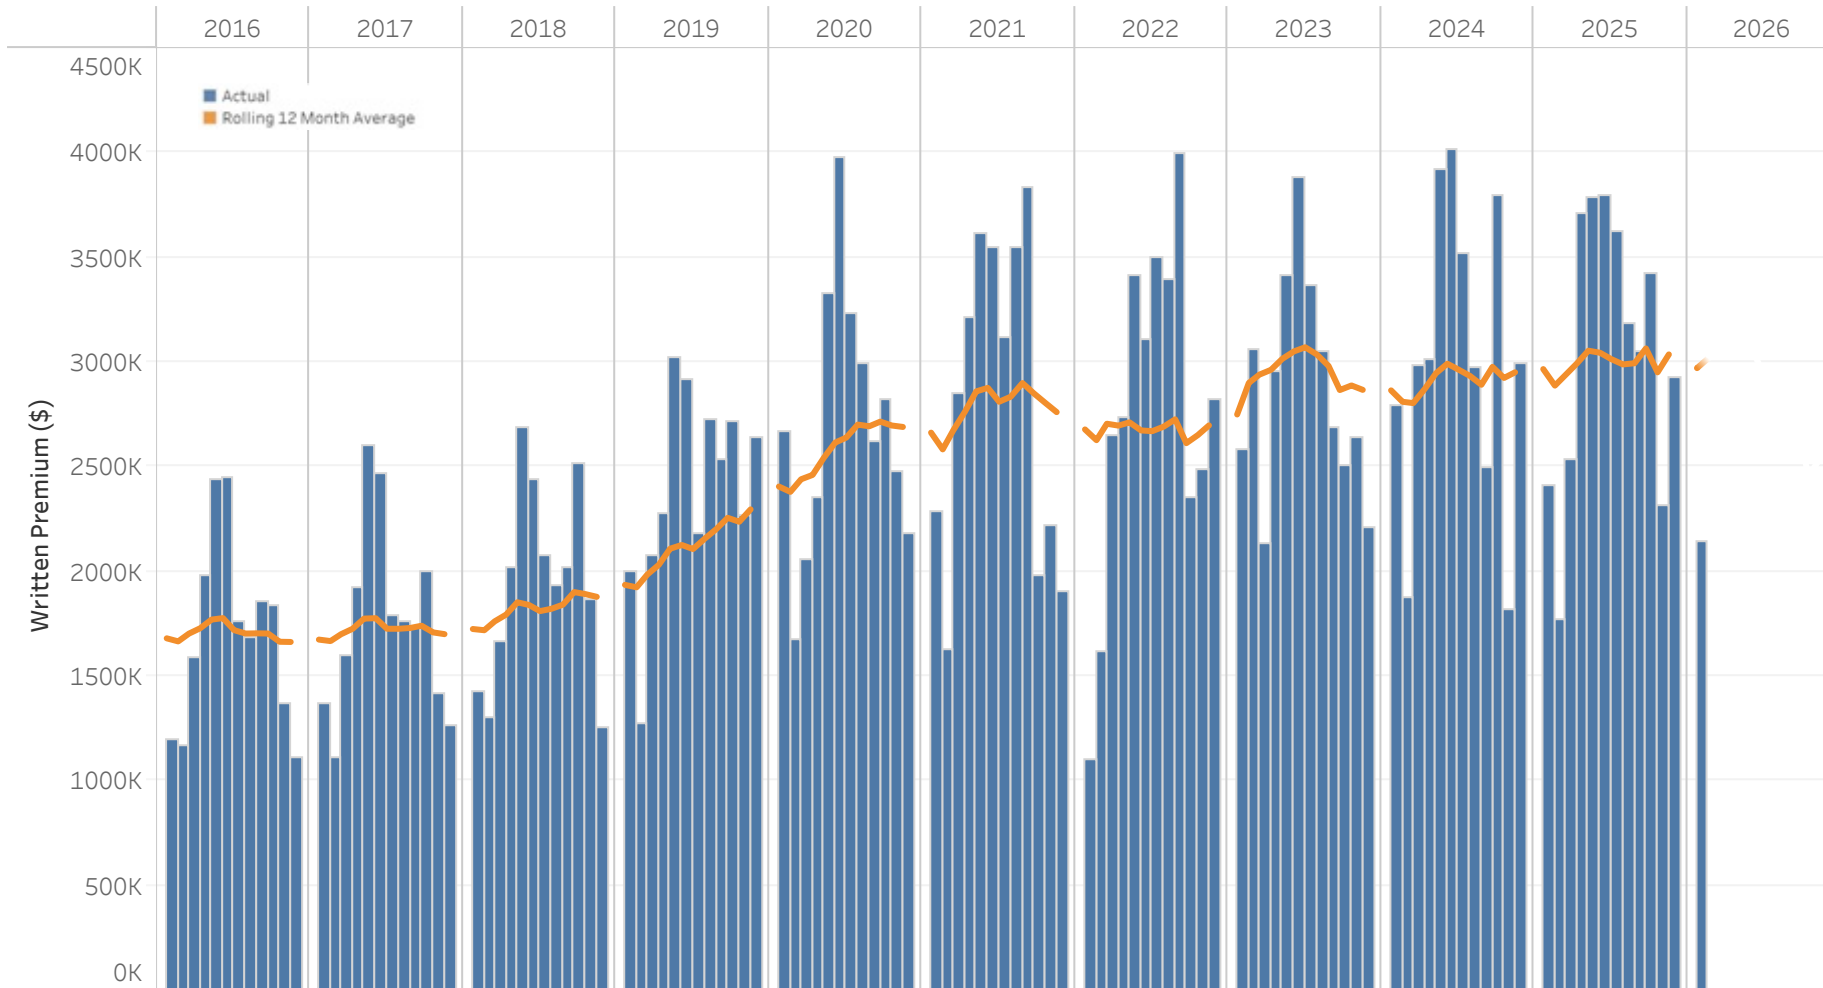

## FARM New Brunswick Written Premium (as at share date: January 2026)

Data: FARM transaction data reconciled with Monthly FARM operational reporting.