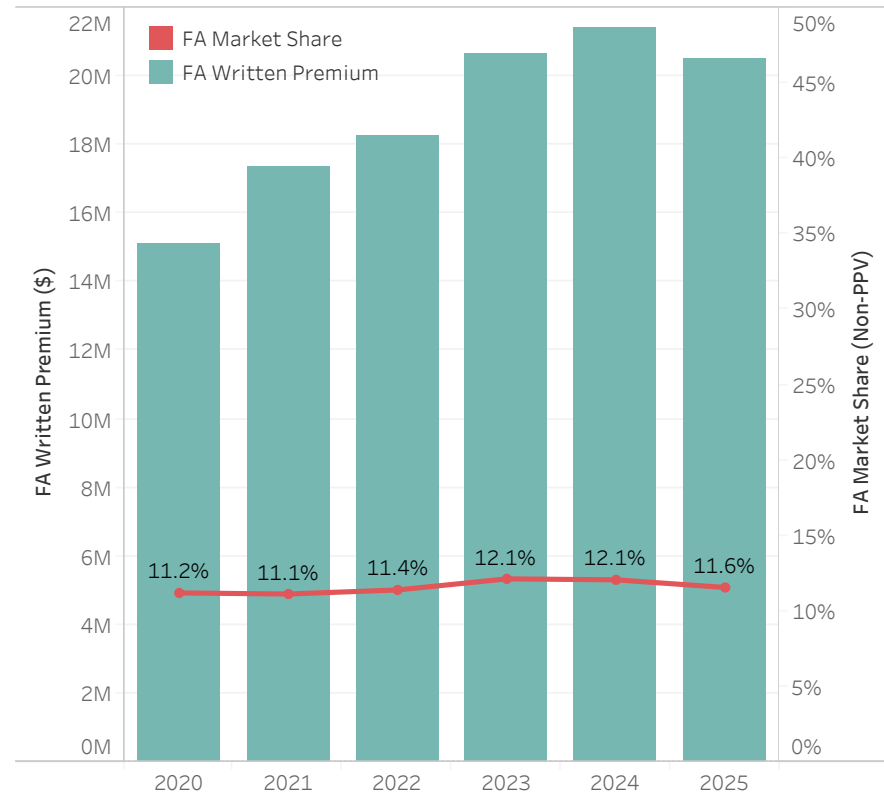

FARM PPV Vehicle Count/Market Share New Brunswick (2020-2025)

FARM Non-PPV Written Premium/Market Share New Brunswick (2020-2025)

Data source: FARM data comes from 2020 to 2025 FA transactional data; Industry data comes from 2020 to 2024 industry segmentation data. (2024 industry data was used as an estimate for 2025 since the 2025 data is not yet available)