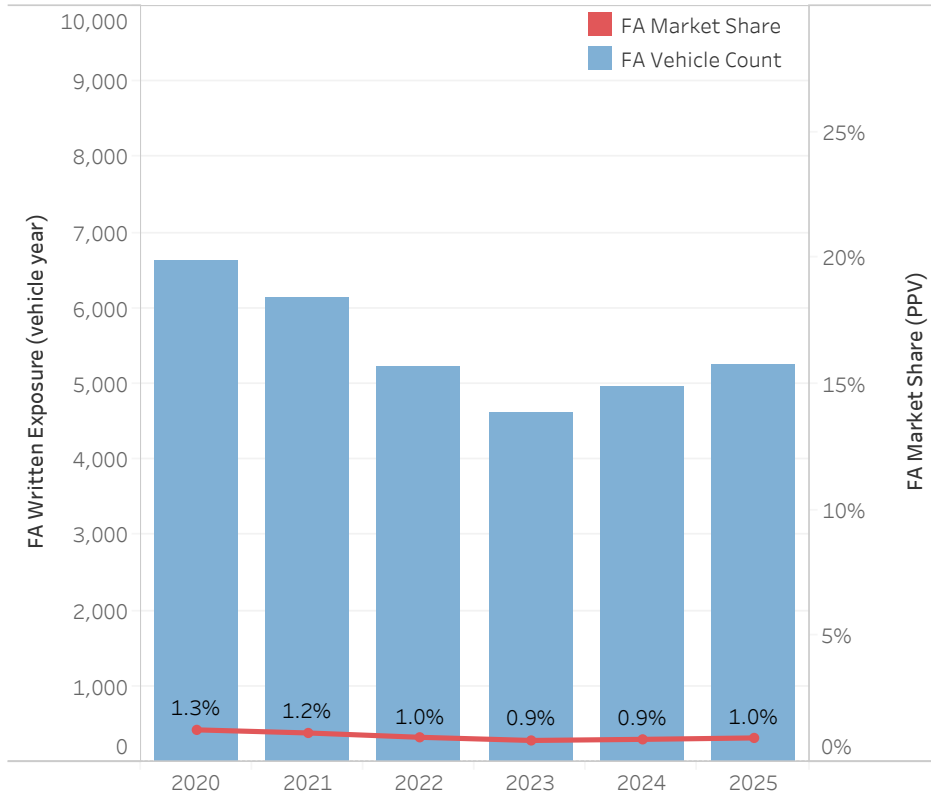

FARM PPV Vehicle Count/Market Share New Brunswick (2020-2025)

FARM Non-PPV Written Premium/Market Share New Brunswick (2020-2025)

Data source: FARM data comes from 2020 to 2025 FA transactional data; Industry data comes from 2020 to 2024 industry segmentation data. (2024 industry data was used as an estimate for 2025 since the 2025 data is not yet available)