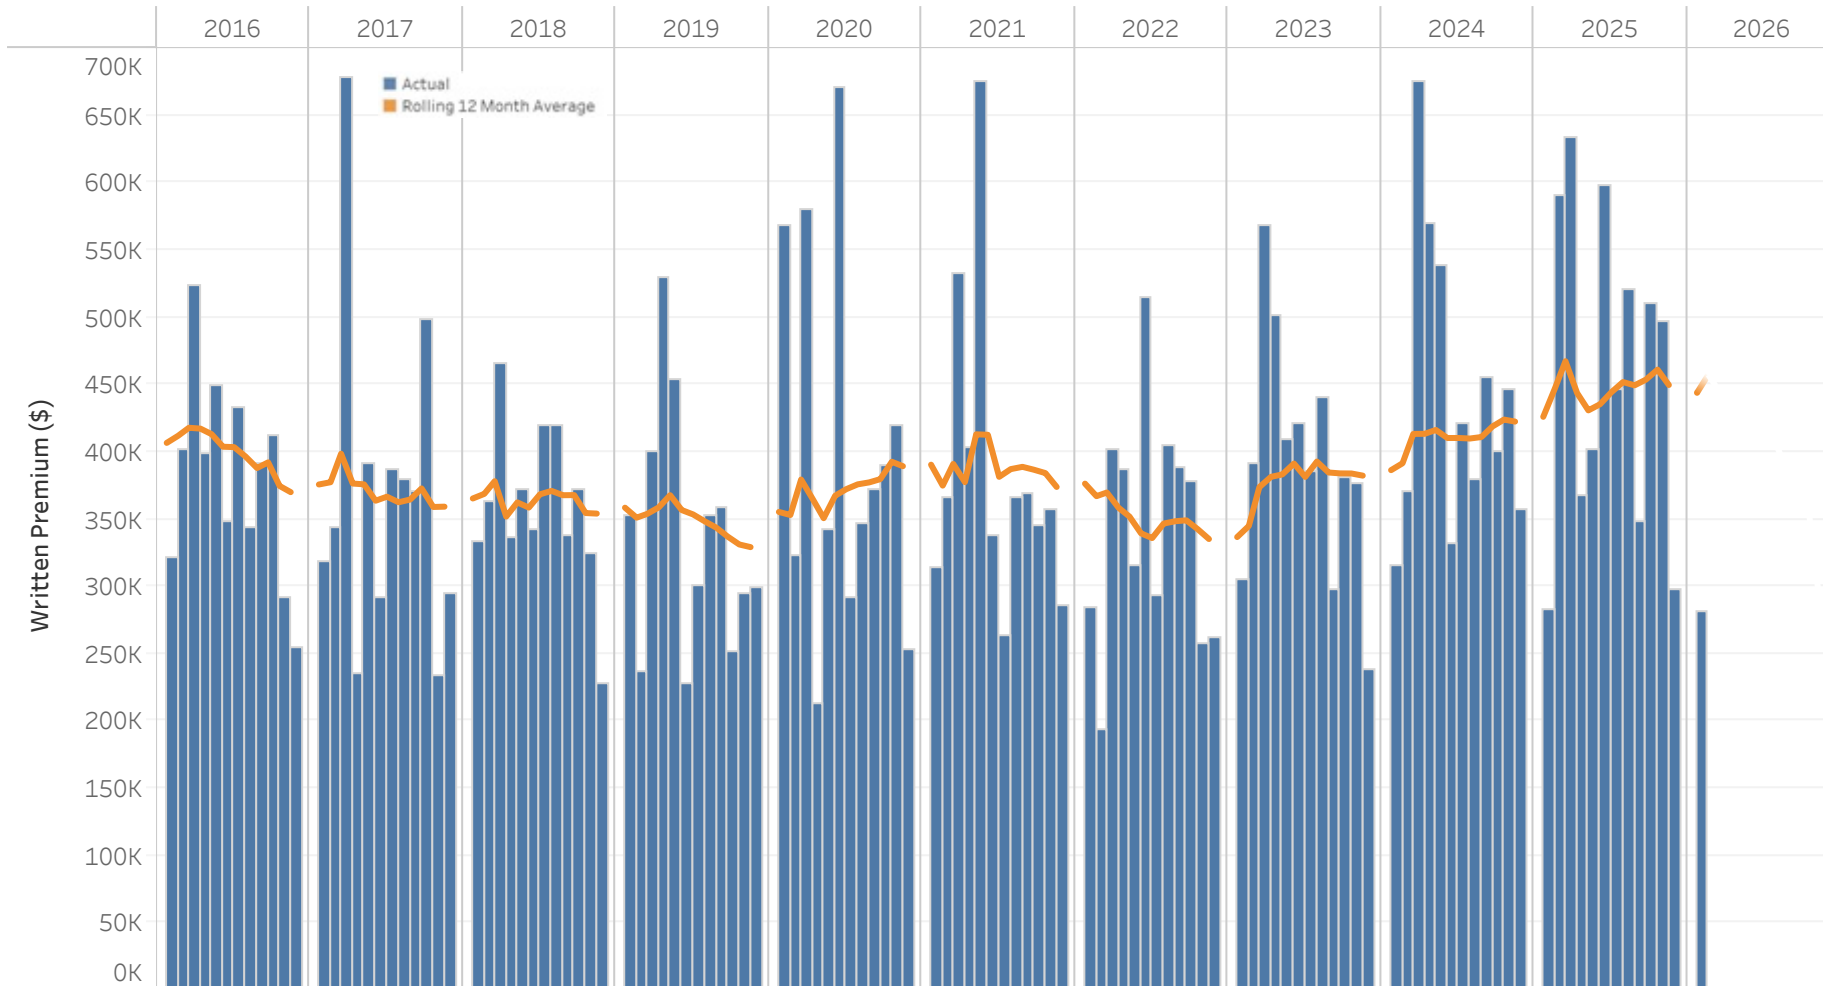

## FARM Northwest Territories Written Premium (as at share date: January 2026)

Data: FARM transaction data reconciled with Monthly FARM operational reporting.