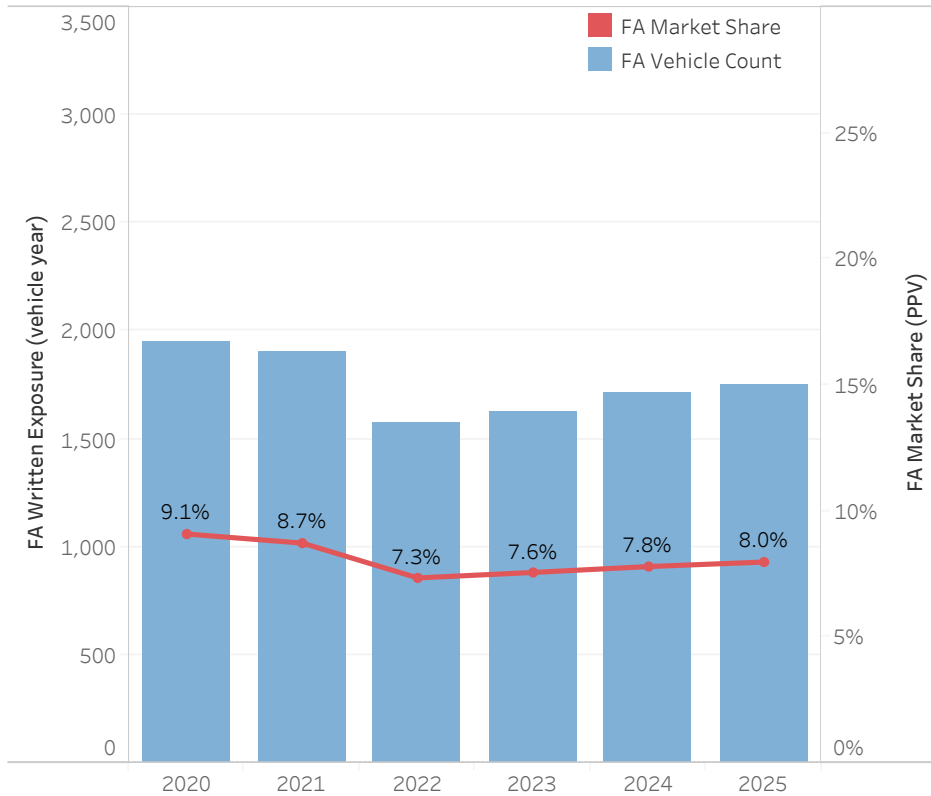

### FARM PPV Vehicle Count/Market Share Northwest Territories (2020-2025)

### FARM Non-PPV Written Premium/Market Share Northwest Territories (2020-2025)

Data source: FARM data comes from 2020 to 2025 FA transactional data; Industry data comes from 2020 to 2024 industry segmentation data. (2024 industry data was used as an estimate for 2025 since the 2025 data is not yet available)