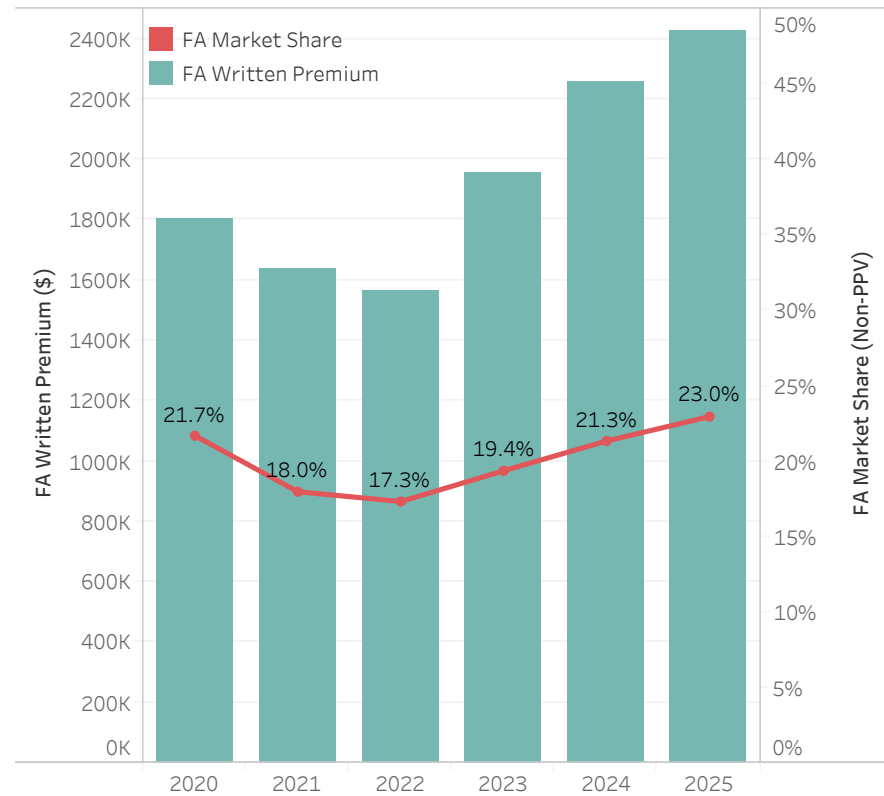

### FARM PPV Vehicle Count/Market Share Northwest Territories (2020-2025)

### FARM Non-PPV Written Premium/Market Share Northwest Territories (2020-2025)

Data source: FARM data comes from 2020 to 2025 FA transactional data; Industry data comes from 2020 to 2024 industry segmentation data. (2024 industry data was used as an estimate for 2025 since the 2025 data is not yet available)