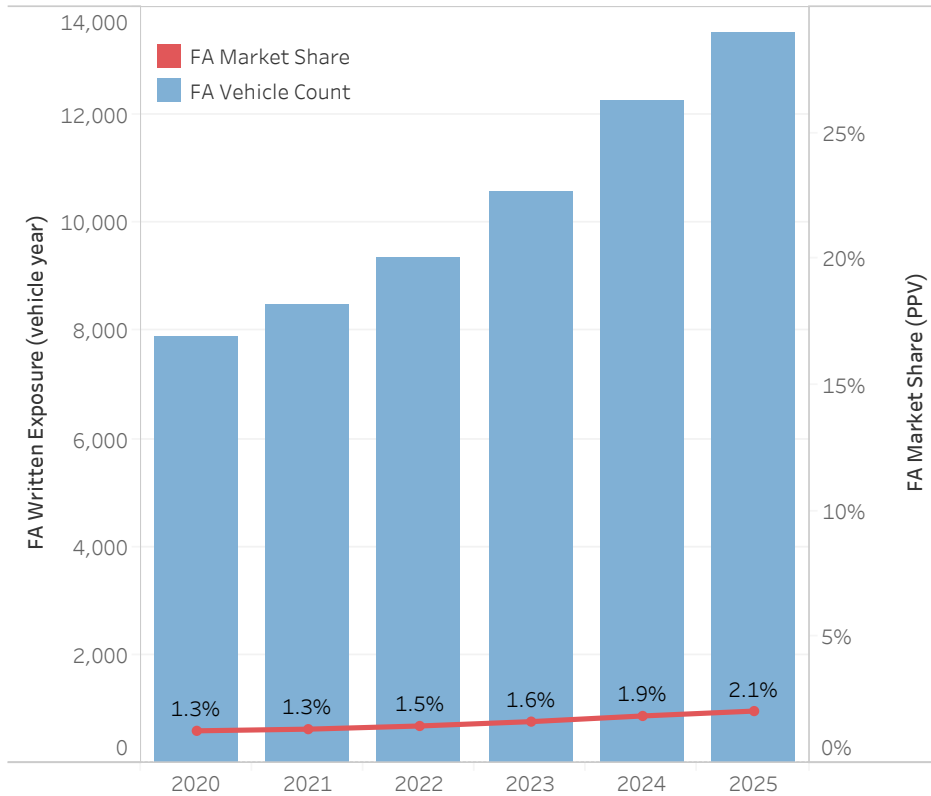

FARM PPV Vehicle Count/Market Share Nova Scotia (2020-2025)

FARM Non-PPV Written Premium/Market Share Nova Scotia (2020-2025)

Data source: FARM data comes from 2020 to 2025 FA transactional data; Industry data comes from 2020 to 2024 industry segmentation data. (2024 industry data was used as an estimate for 2025 since the 2025 data is not yet available)