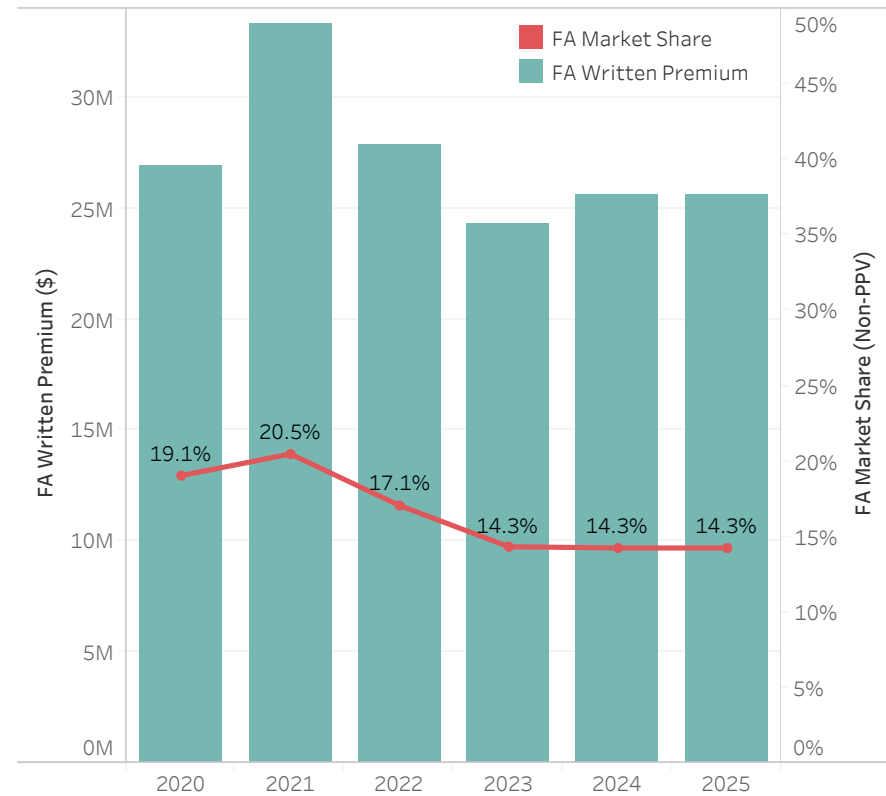

FARM PPV Vehicle Count/Market Share Nova Scotia (2020-2025)

FARM Non-PPV Written Premium/Market Share Nova Scotia (2020-2025)

Data source: FARM data comes from 2020 to 2025 FA transactional data; Industry data comes from 2020 to 2024 industry segmentation data. (2024 industry data was used as an estimate for 2025 since the 2025 data is not yet available)