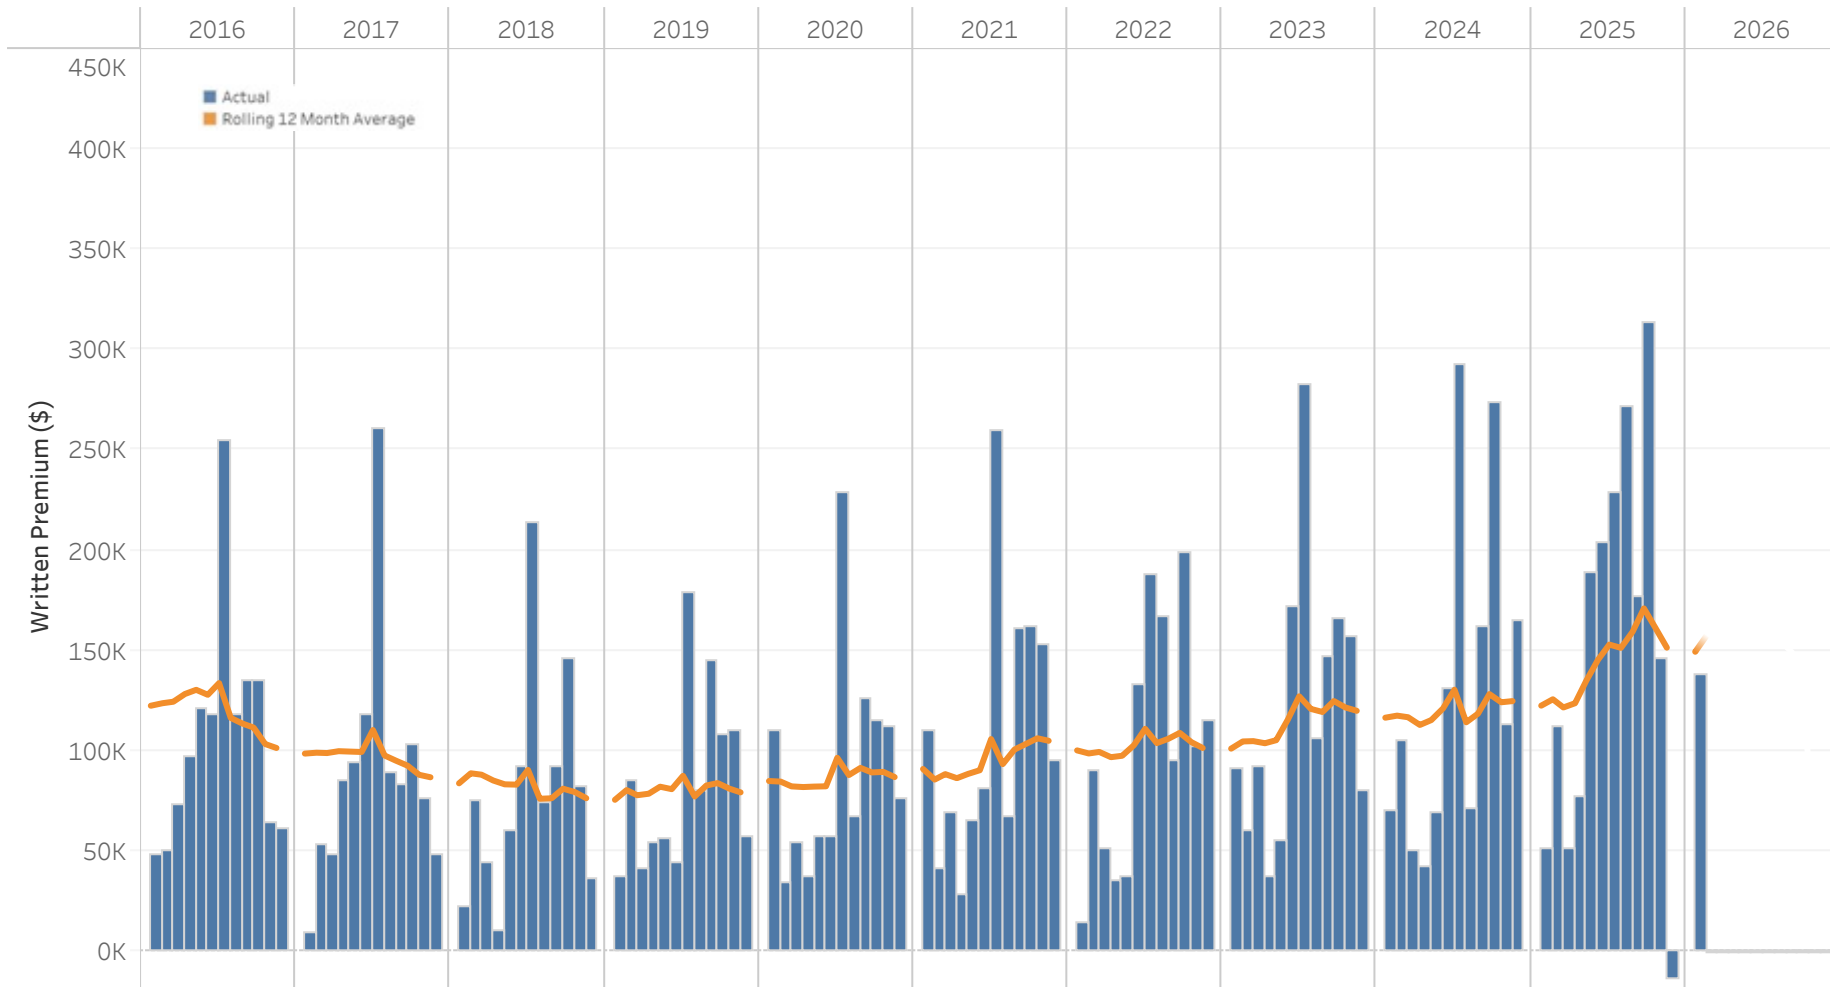

## FARM Nunavut Written Premium (as at share date: January 2026)

Data: FARM transaction data reconciled with Monthly FARM operational reporting.