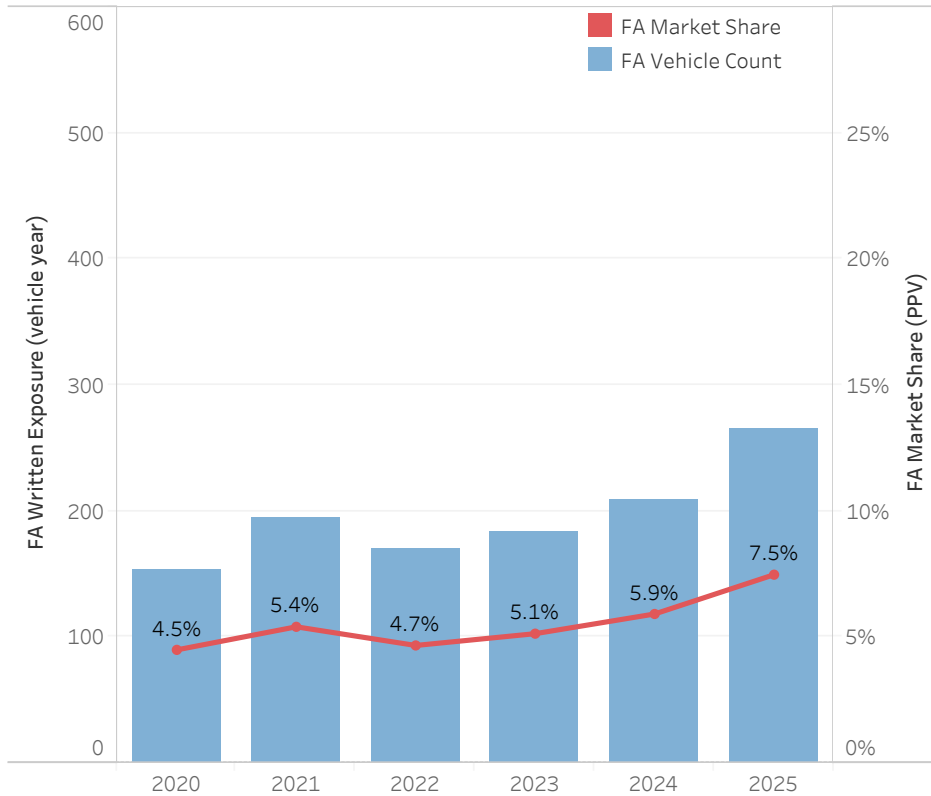

FARM PPV Vehicle Count/Market Share Nunavut (2020-2025)

FARM Non-PPV Written Premium/Market Share Nunavut (2020-2025)

Data source: FARM data comes from 2020 to 2025 FA transactional data; Industry data comes from 2020 to 2024 industry segmentation data. (2024 industry data was used as an estimate for 2025 since the 2025 data is not yet available)