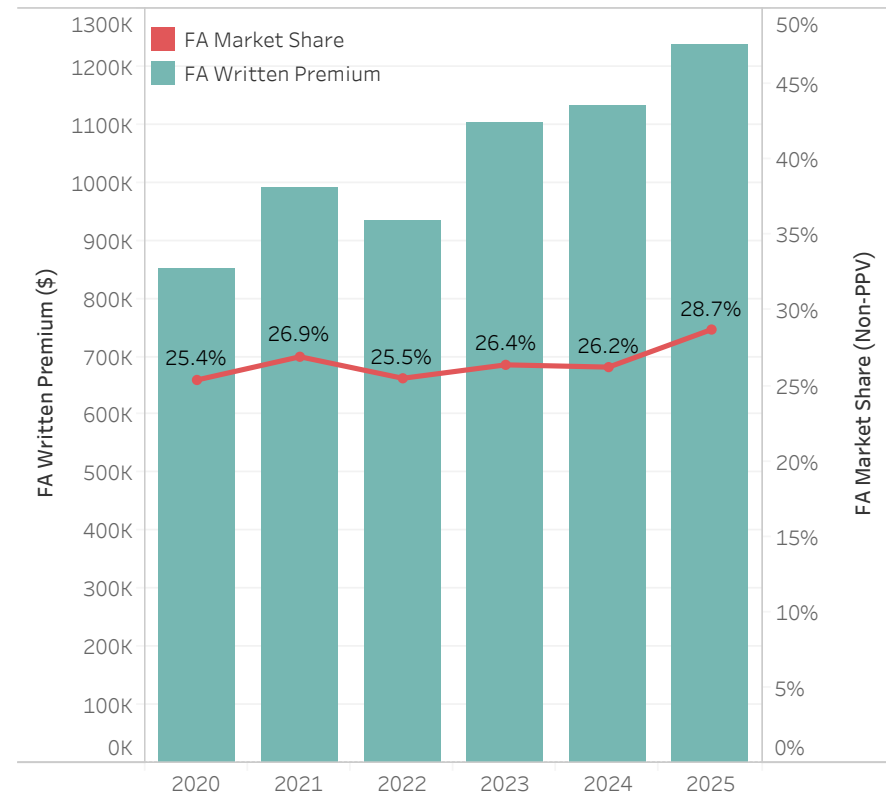

FARM PPV Vehicle Count/Market Share Nunavut (2020-2025)

FARM Non-PPV Written Premium/Market Share Nunavut (2020-2025)

Data source: FARM data comes from 2020 to 2025 FA transactional data; Industry data comes from 2020 to 2024 industry segmentation data. (2024 industry data was used as an estimate for 2025 since the 2025 data is not yet available)