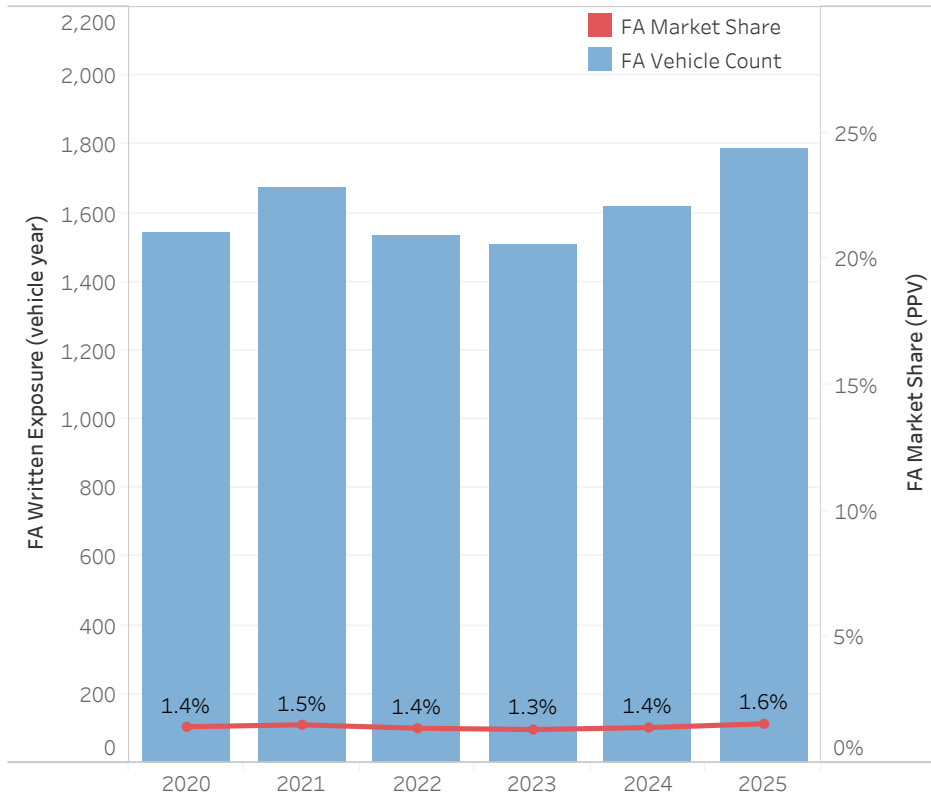

FARM PPV Vehicle Count/Market Share Prince Edward Island (2020-2025)

FARM Non-PPV Written Premium/Market Share Prince Edward Island (2020-2025)

Data source: FARM data comes from 2020 to 2025 FA transactional data; Industry data comes from 2020 to 2024 industry segmentation data. (2024 industry data was used as an estimate for 2025 since the 2025 data is not yet available)