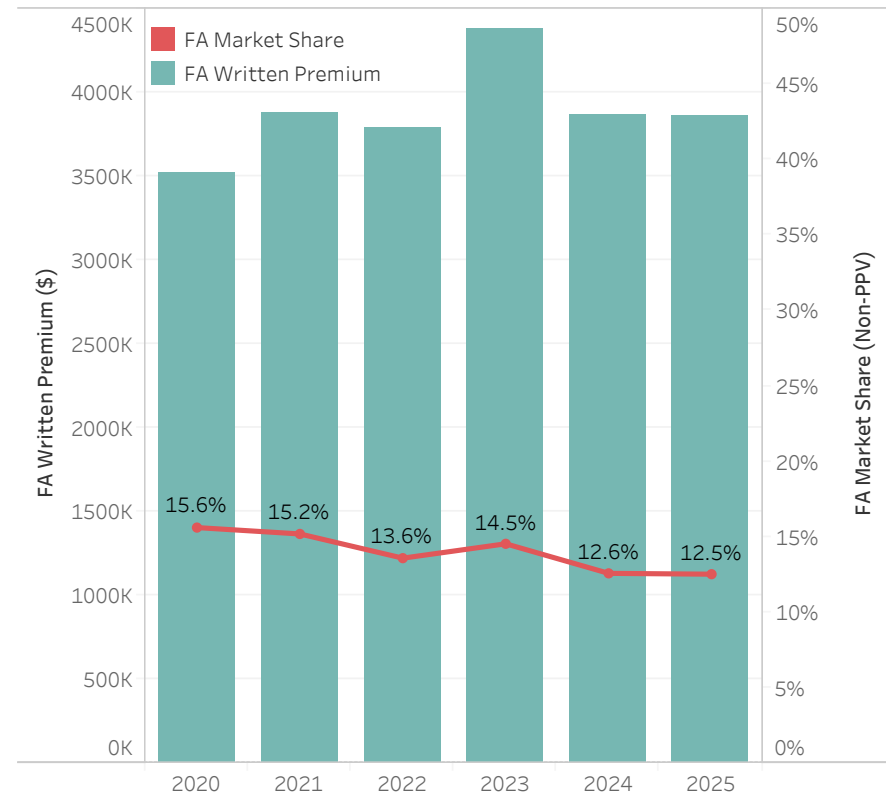

FARM PPV Vehicle Count/Market Share Prince Edward Island (2020-2025)

FARM Non-PPV Written Premium/Market Share Prince Edward Island (2020-2025)

Data source: FARM data comes from 2020 to 2025 FA transactional data; Industry data comes from 2020 to 2024 industry segmentation data. (2024 industry data was used as an estimate for 2025 since the 2025 data is not yet available)