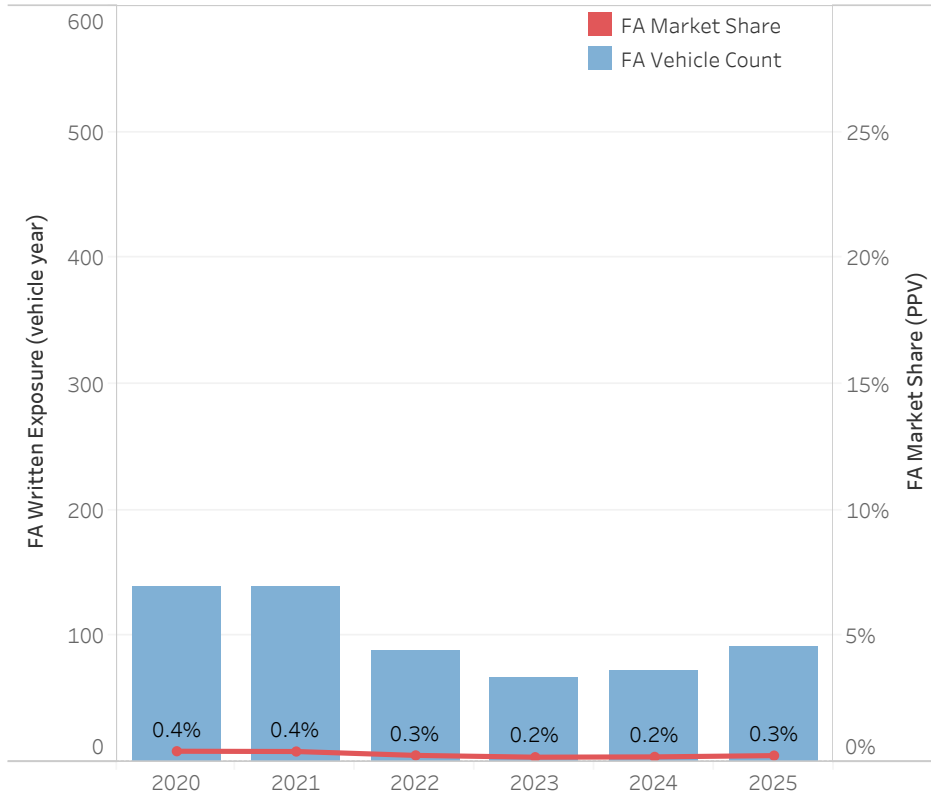

FARM PPV Vehicle Count/Market Share Yukon (2020-2025)

FARM Non-PPV Written Premium/Market Share Yukon (2020-2025)

Data source: FARM data comes from 2020 to 2025 FA transactional data; Industry data comes from 2020 to 2024 industry segmentation data. (2024 industry data was used as an estimate for 2025 since the 2025 data is not yet available)