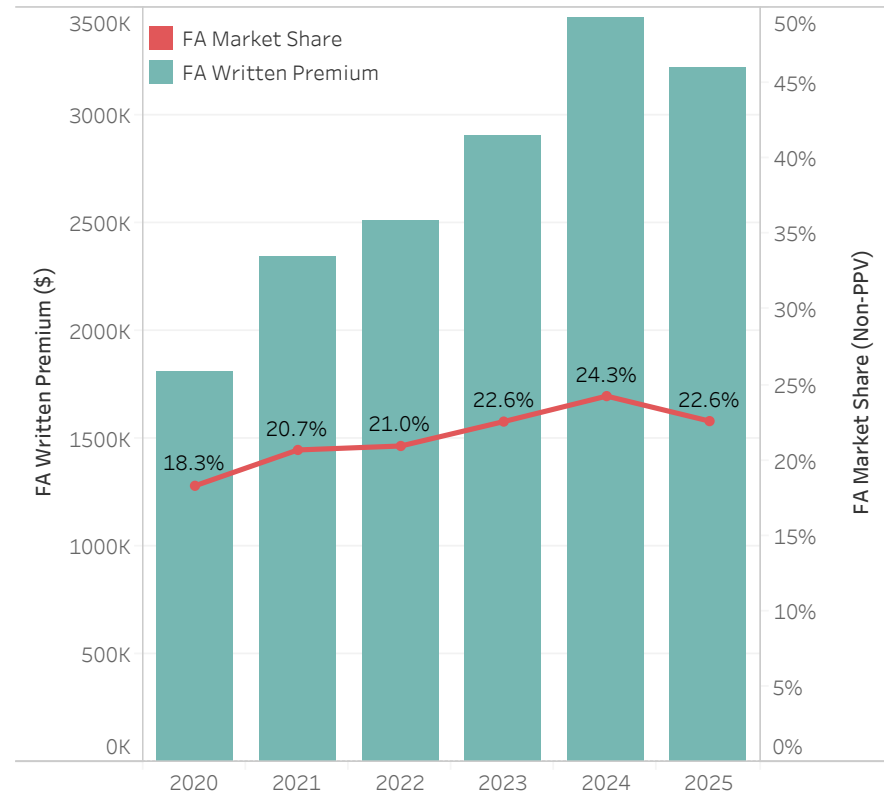

FARM PPV Vehicle Count/Market Share Yukon (2020-2025)

FARM Non-PPV Written Premium/Market Share Yukon (2020-2025)

Data source: FARM data comes from 2020 to 2025 FA transactional data; Industry data comes from 2020 to 2024 industry segmentation data. (2024 industry data was used as an estimate for 2025 since the 2025 data is not yet available)