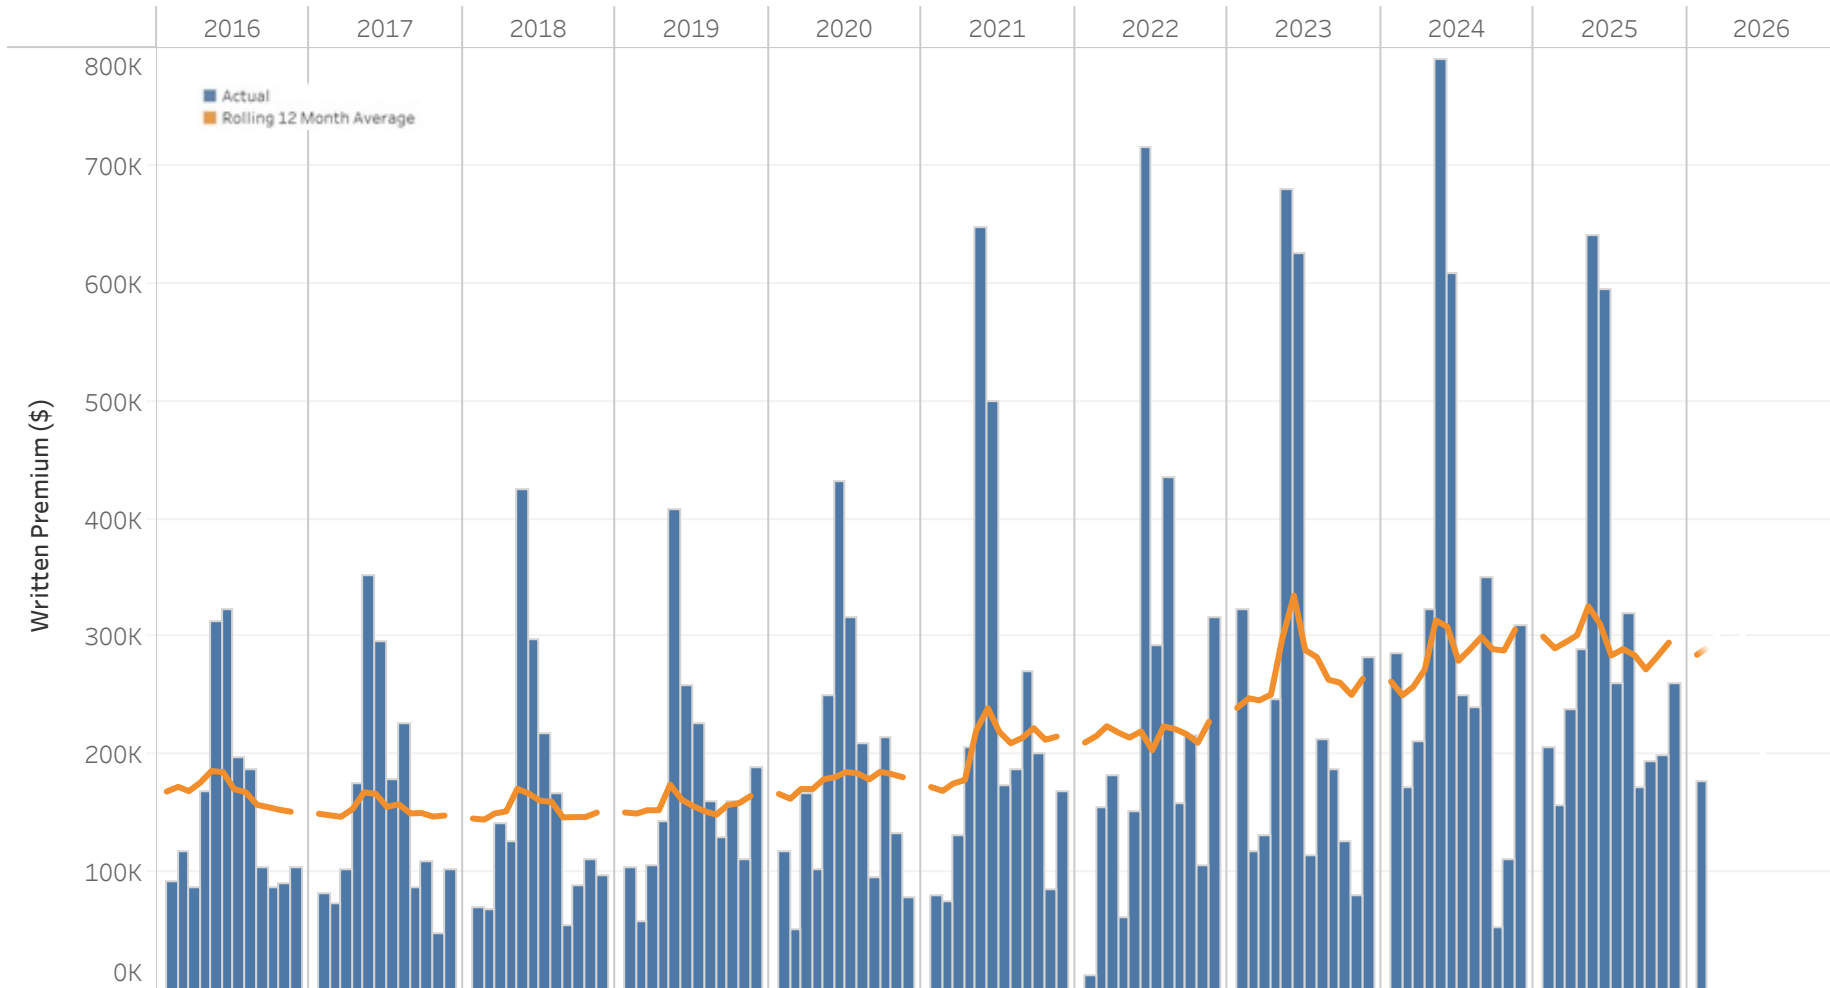

FARM Yukon Written Premium (as at share date: January 2026)

Data: FARM transaction data reconciled with Monthly FARM operational reporting.