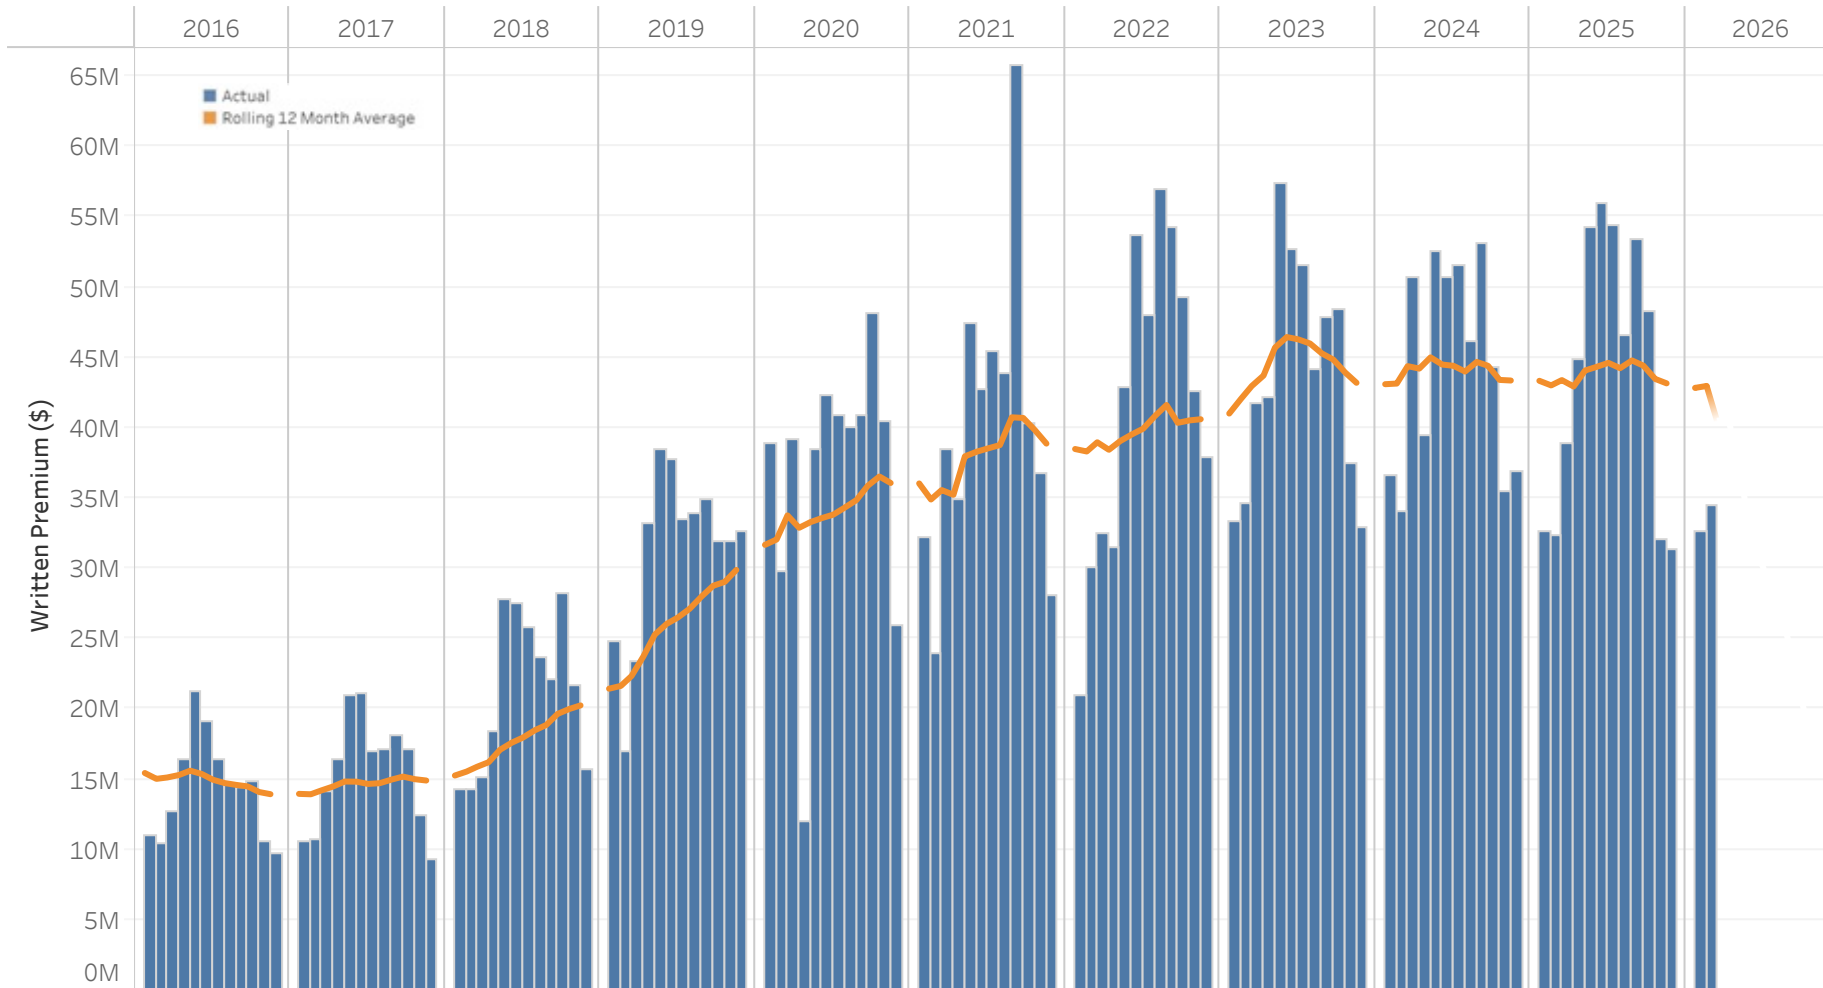

## FARM All Jurisdictions Written Premium (as at share date: February 2026)

Data: FARM transaction data reconciled with Monthly FARM operational reporting.