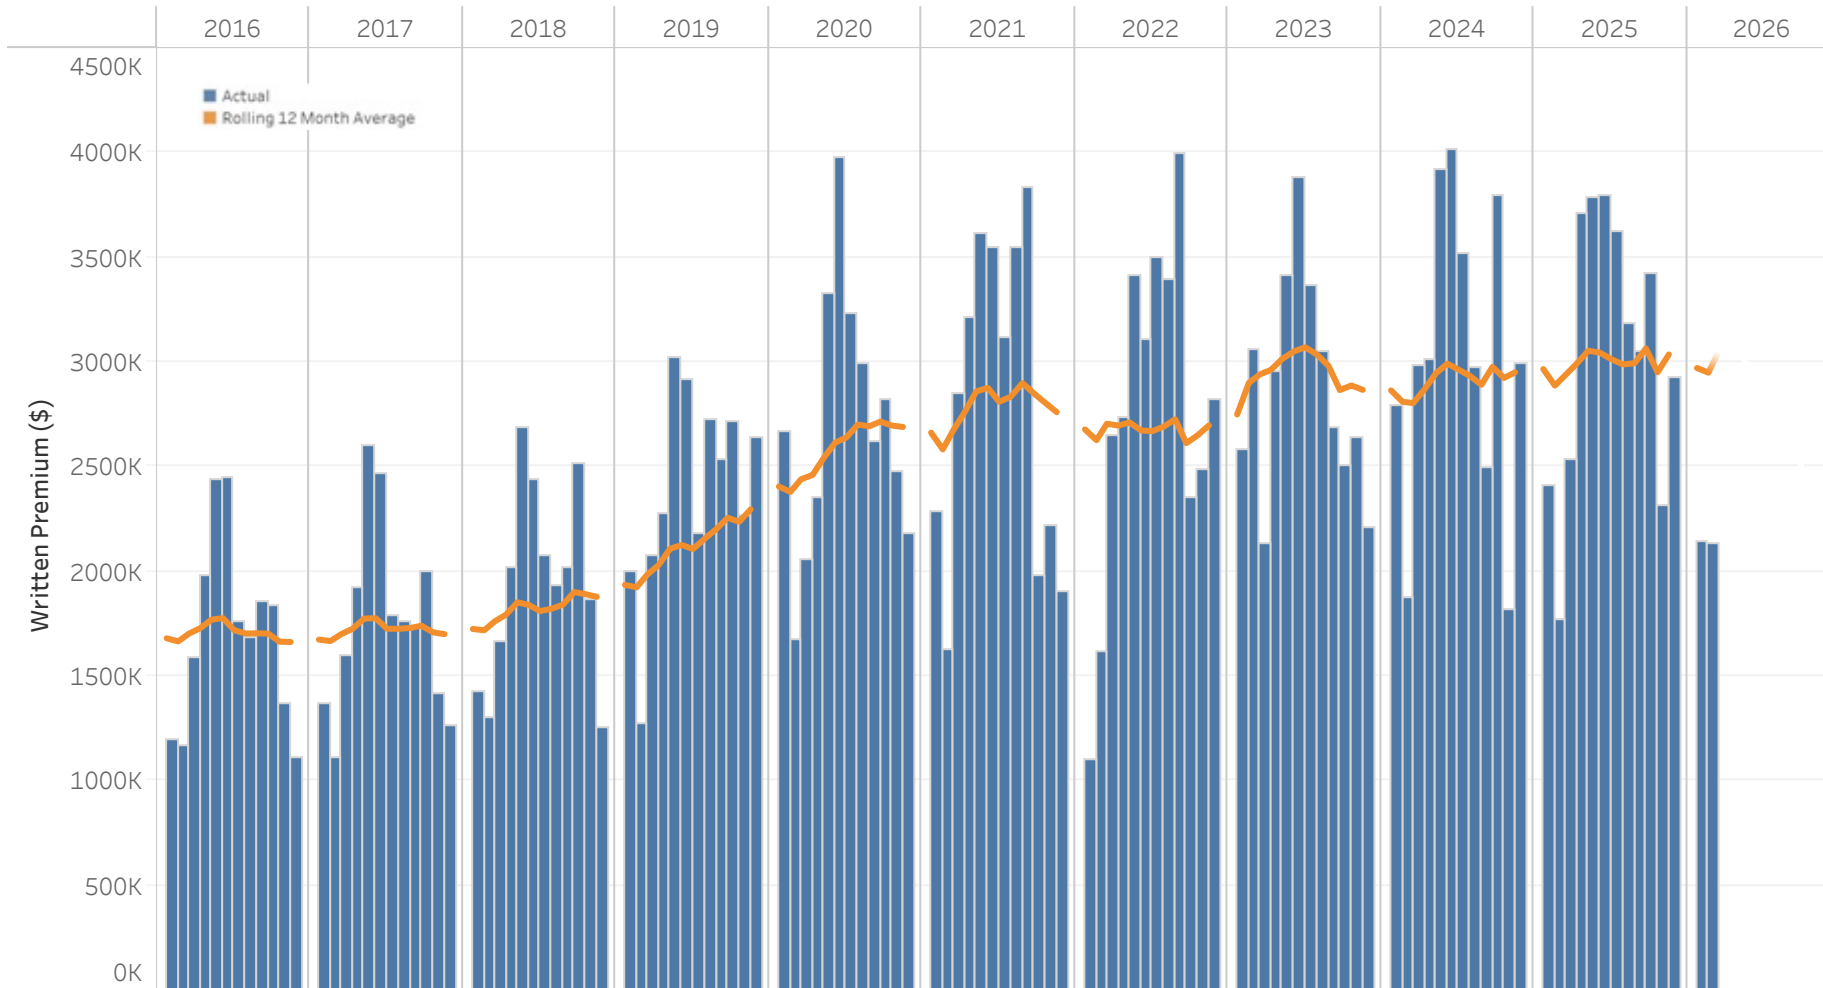

FARM New Brunswick Written Premium (as at share date: February 2026)

Data: FARM transaction data reconciled with Monthly FARM operational reporting.