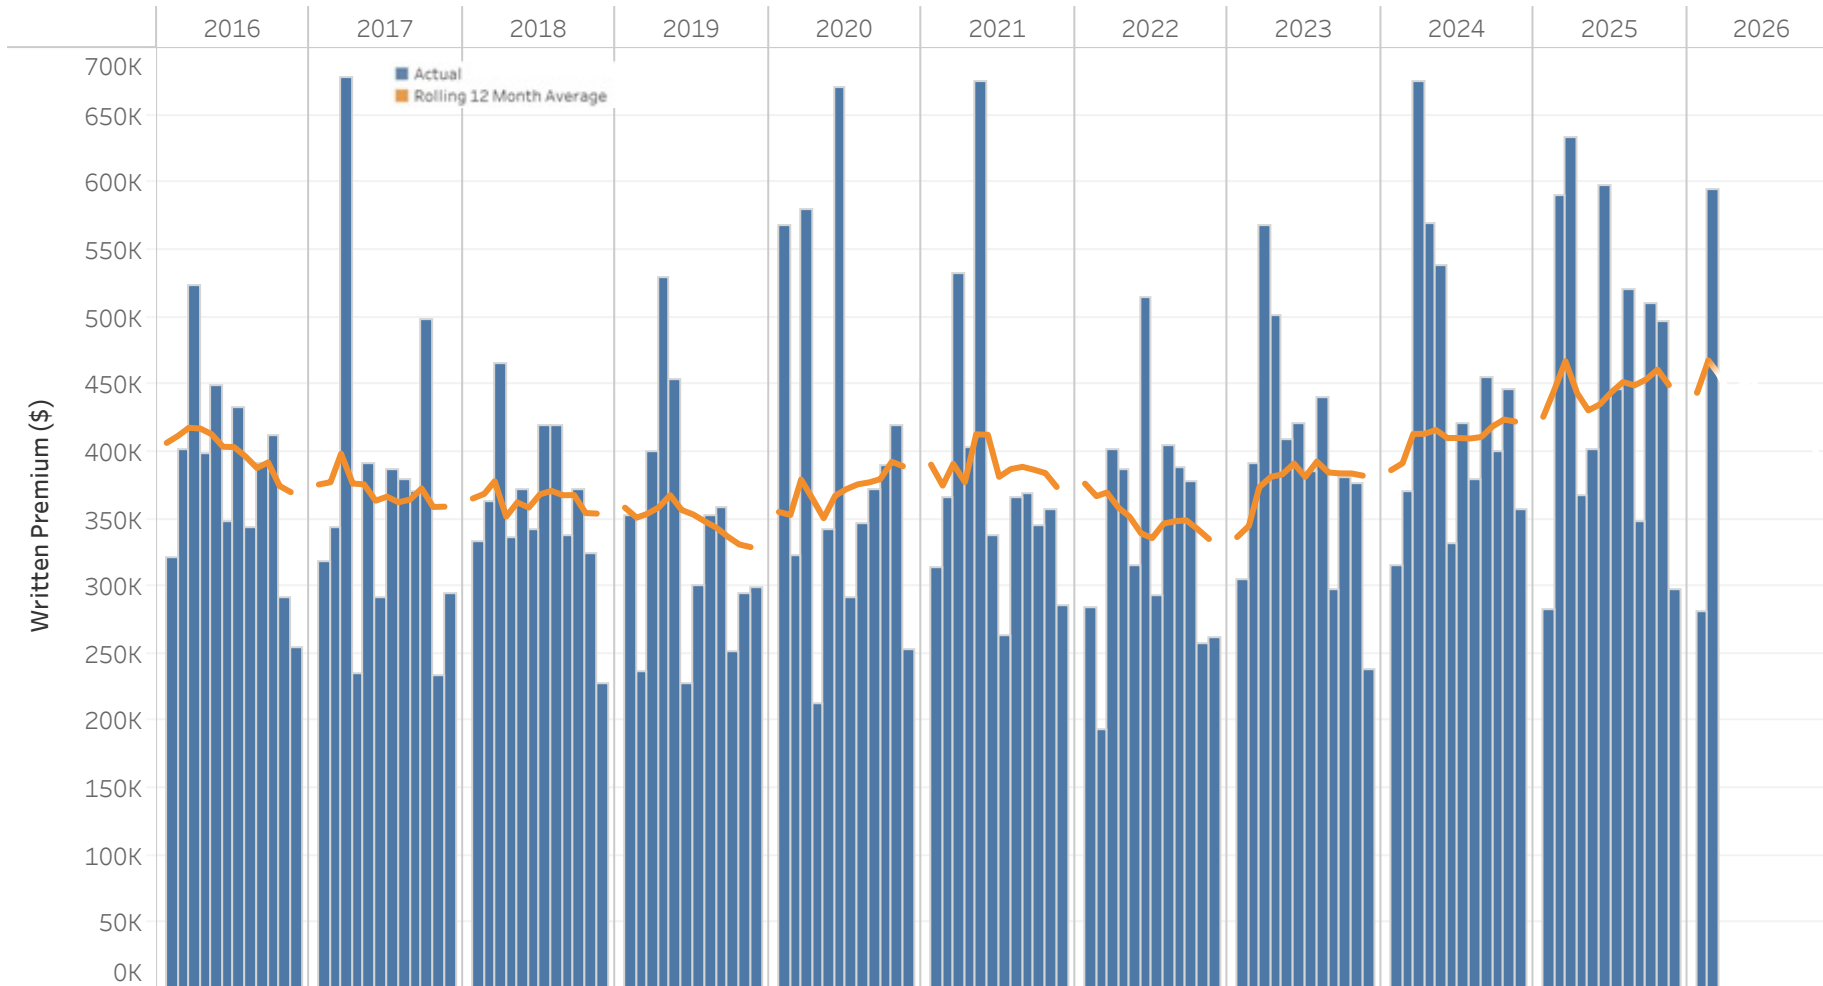

FARM Northwest Territories Written Premium (as at share date: February 2026)

Data: FARM transaction data reconciled with Monthly FARM operational reporting.