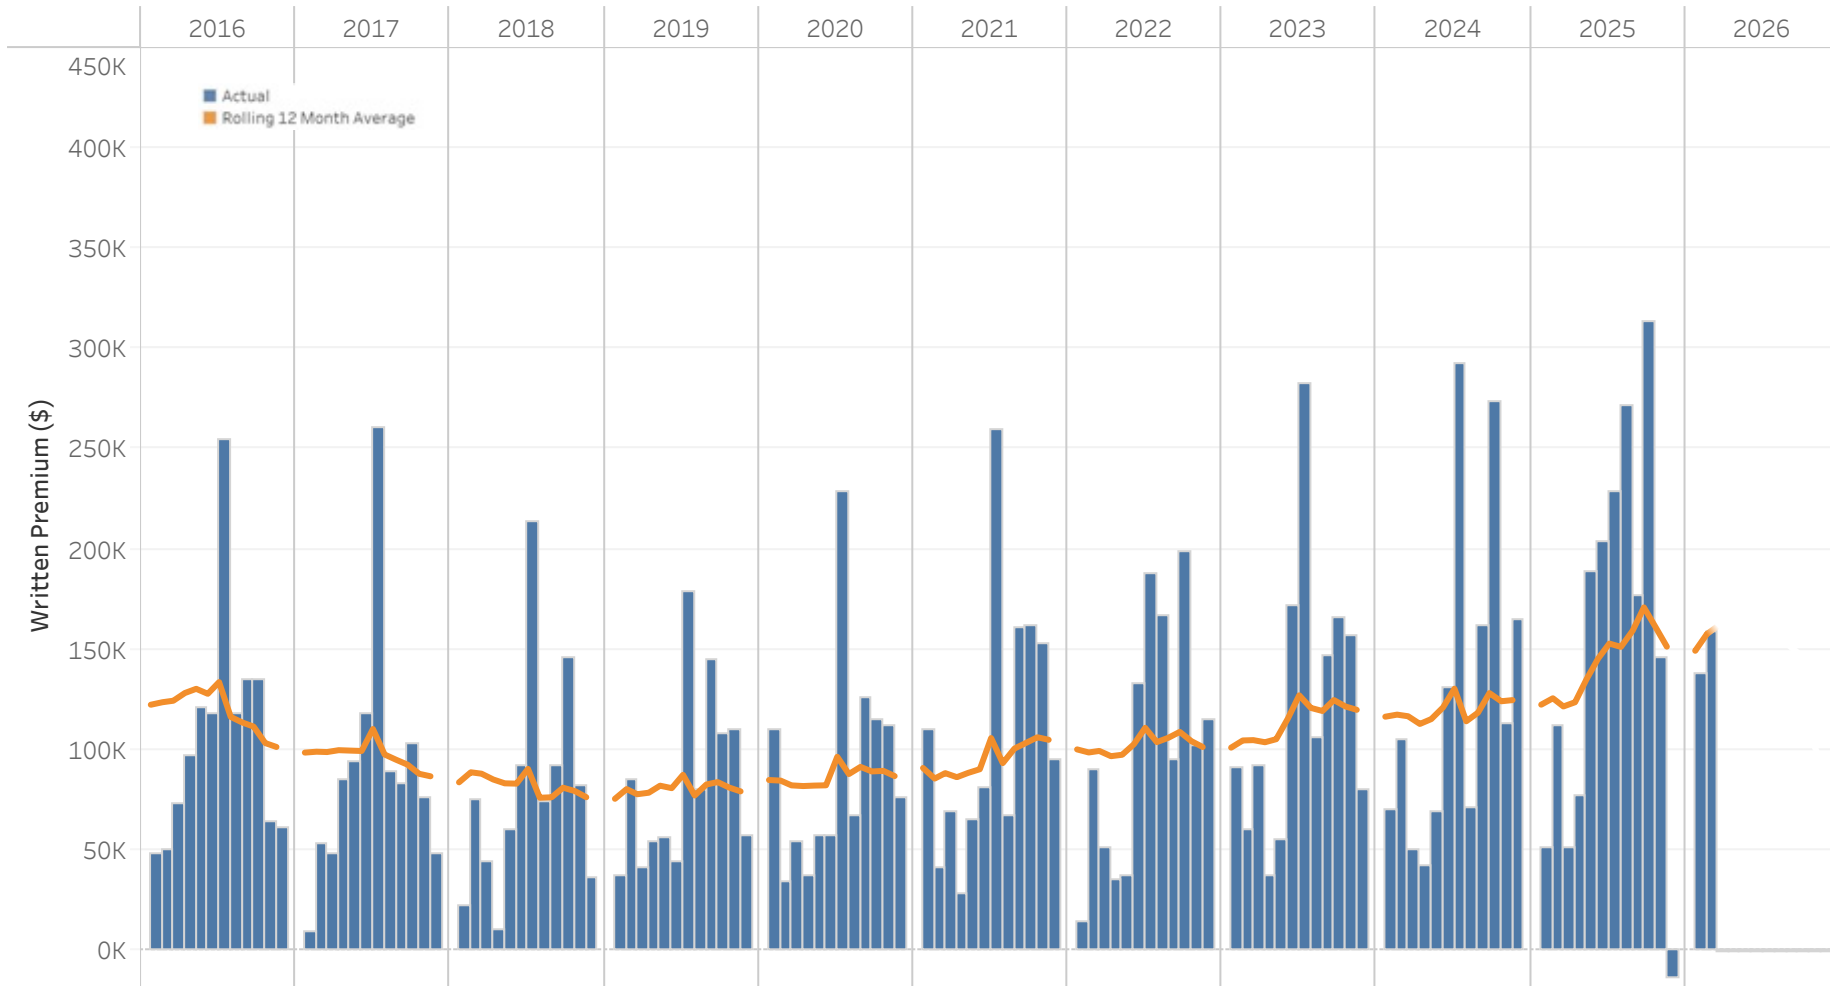

FARM Nunavut Written Premium (as at share date: February 2026)

Data: FARM transaction data reconciled with Monthly FARM operational reporting.