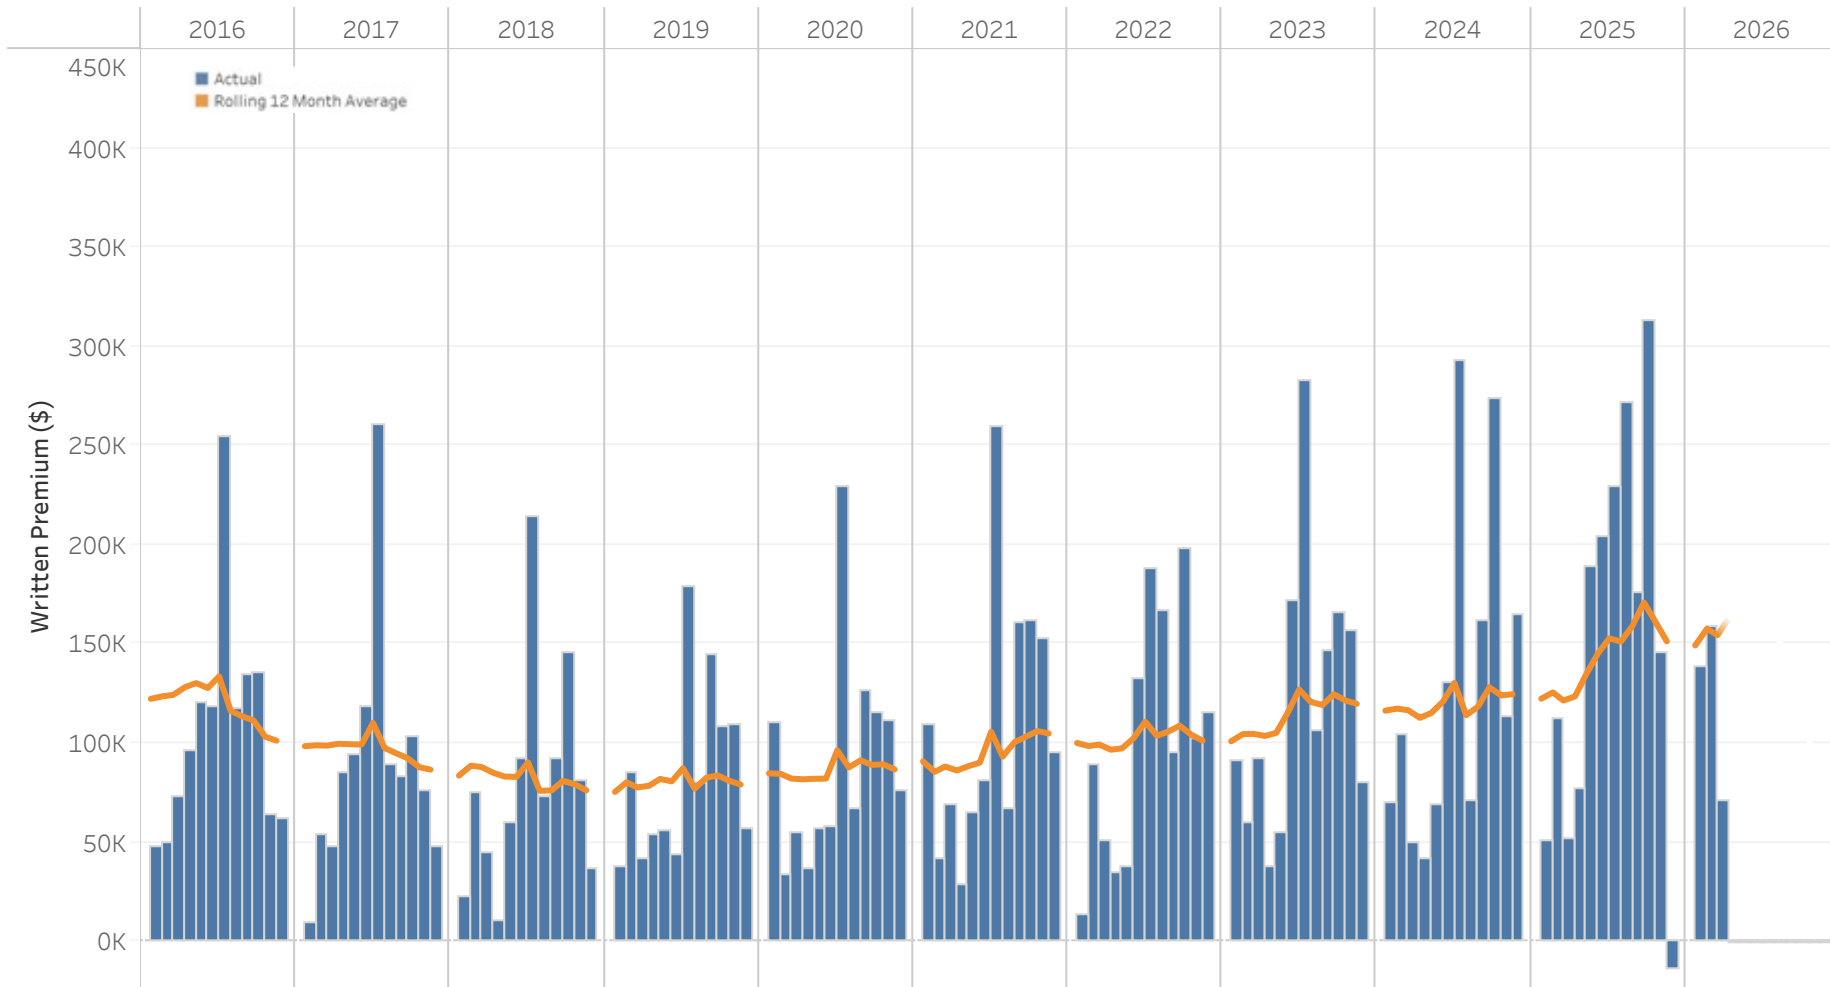

FARM Nunavut Written Premium (as at share date: March 2026)

Data: FARM transaction data reconciled with Monthly FARM operational reporting.