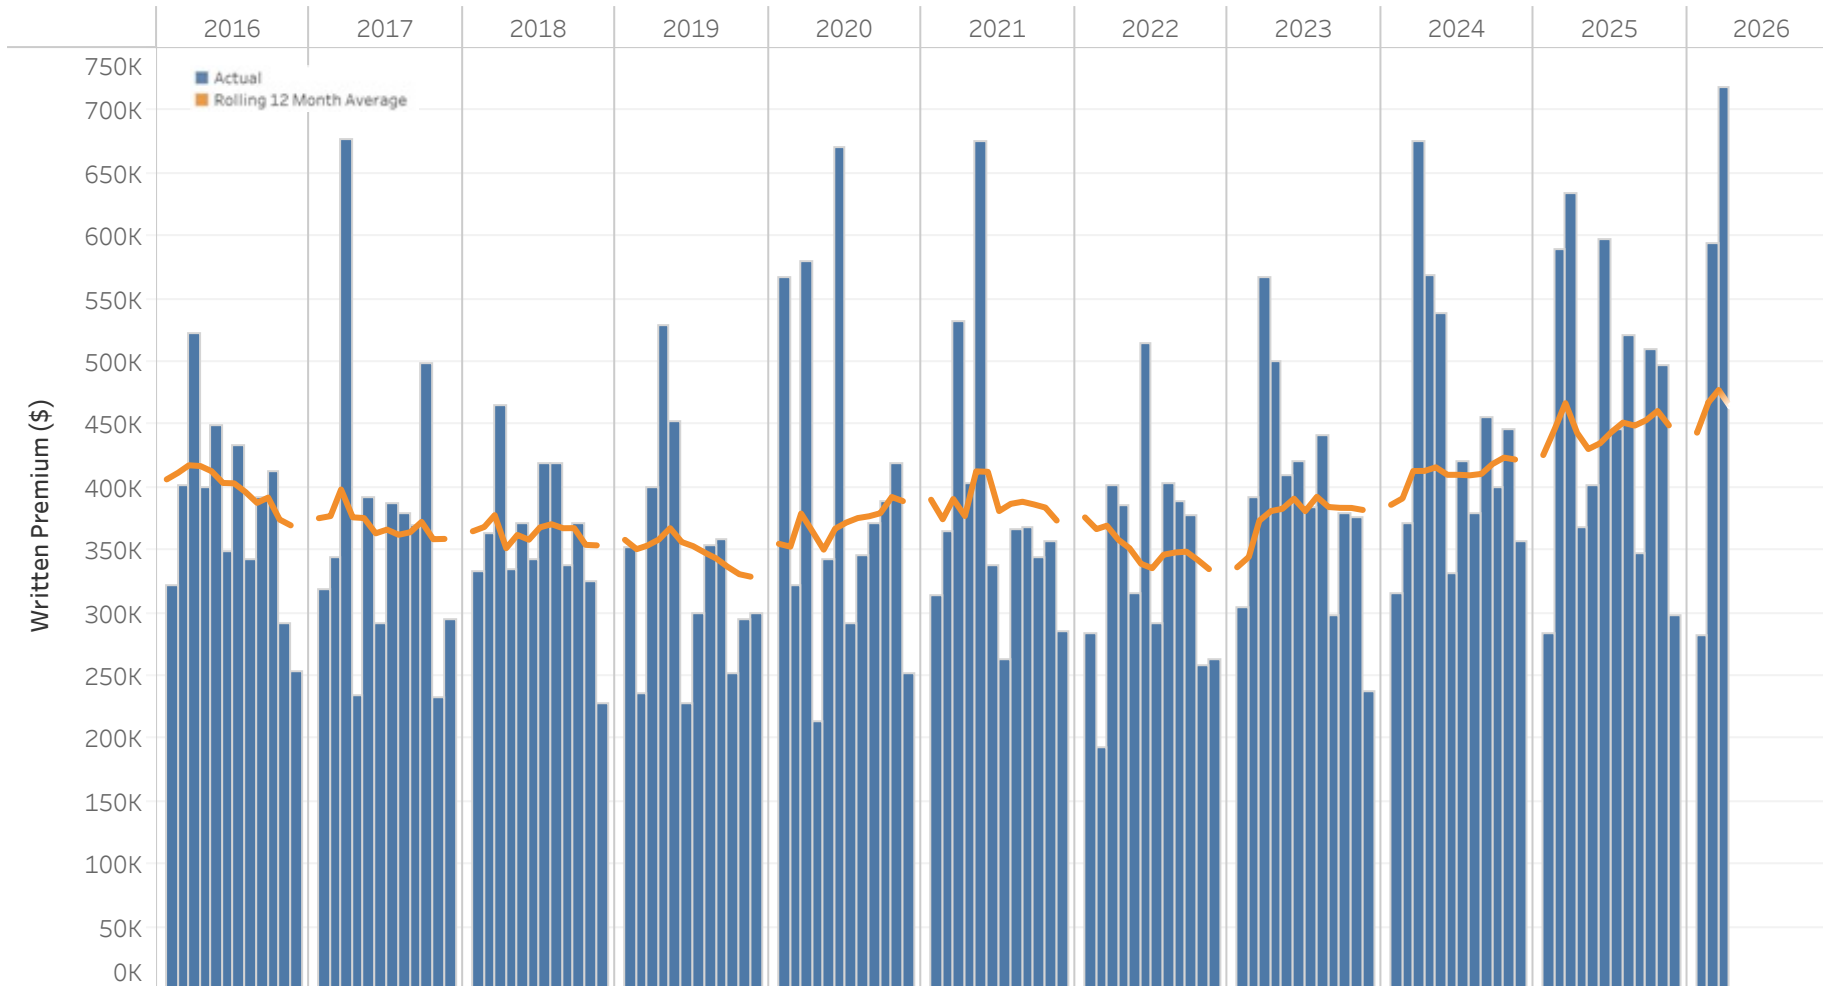

FARM Northwest Territories Written Premium (as at share date: March 2026)

Data: FARM transaction data reconciled with Monthly FARM operational reporting.