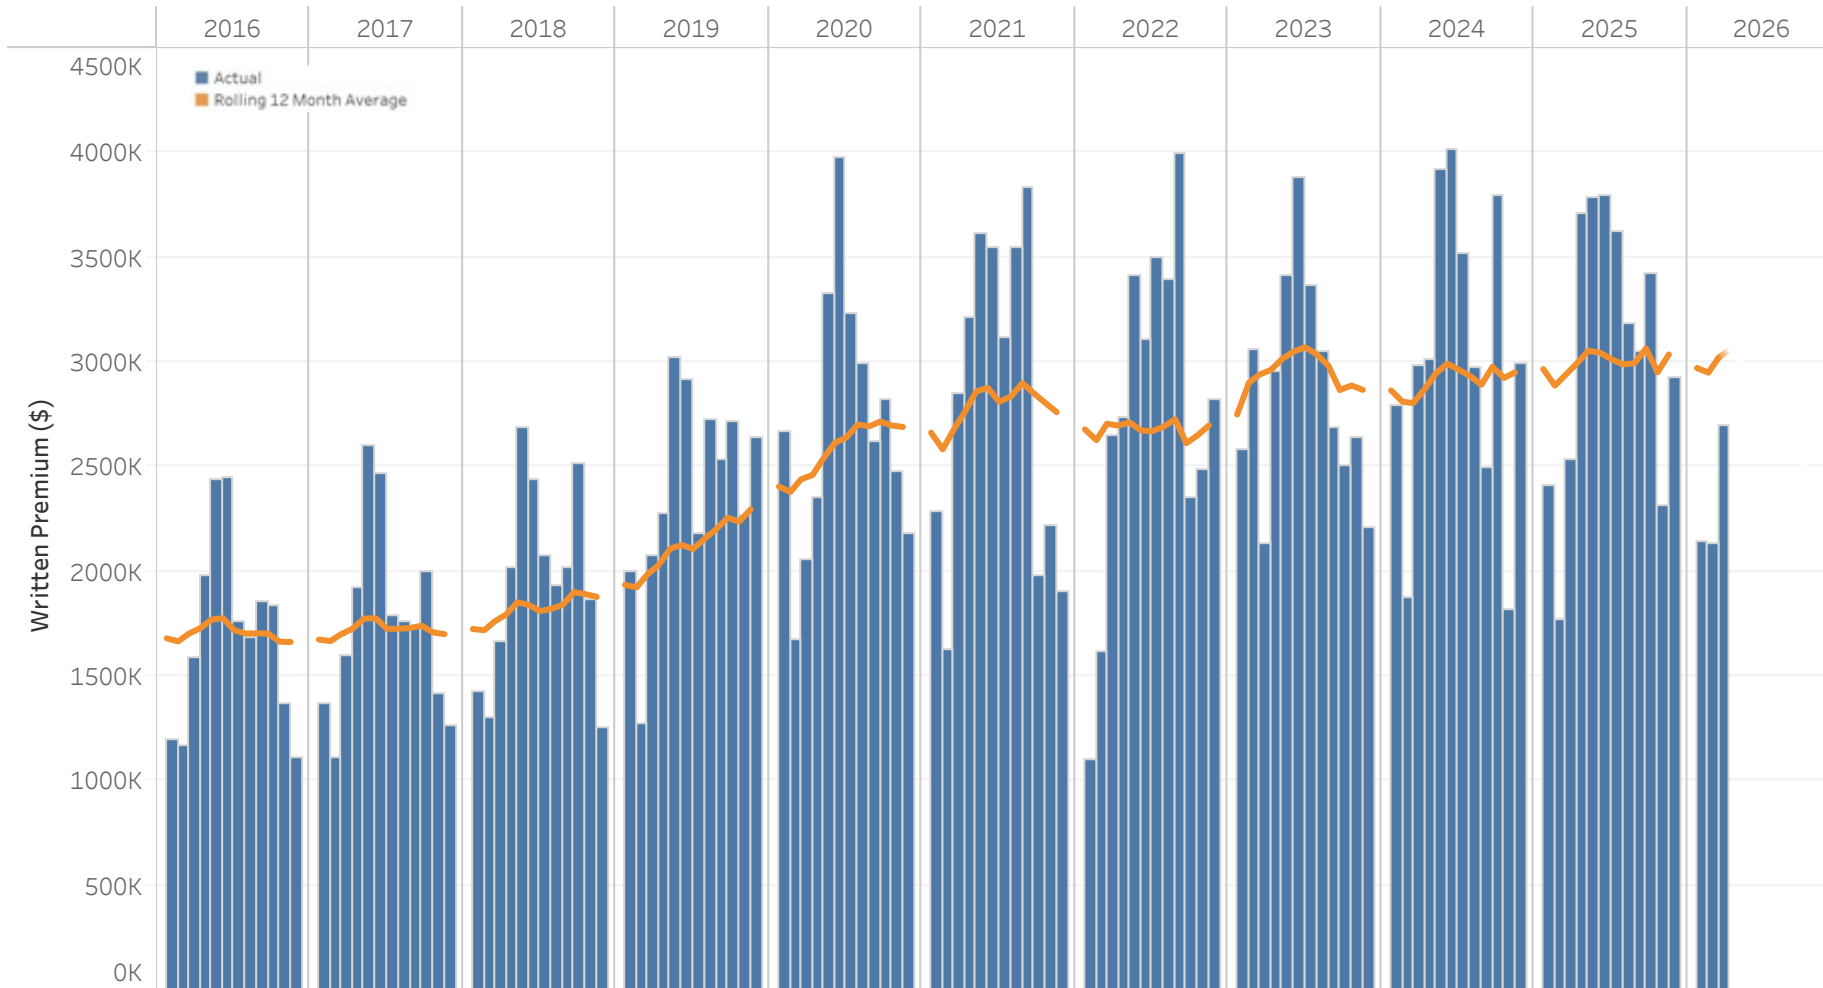

FARM New Brunswick Written Premium (as at share date: March 2026)

Data: FARM transaction data reconciled with Monthly FARM operational reporting.