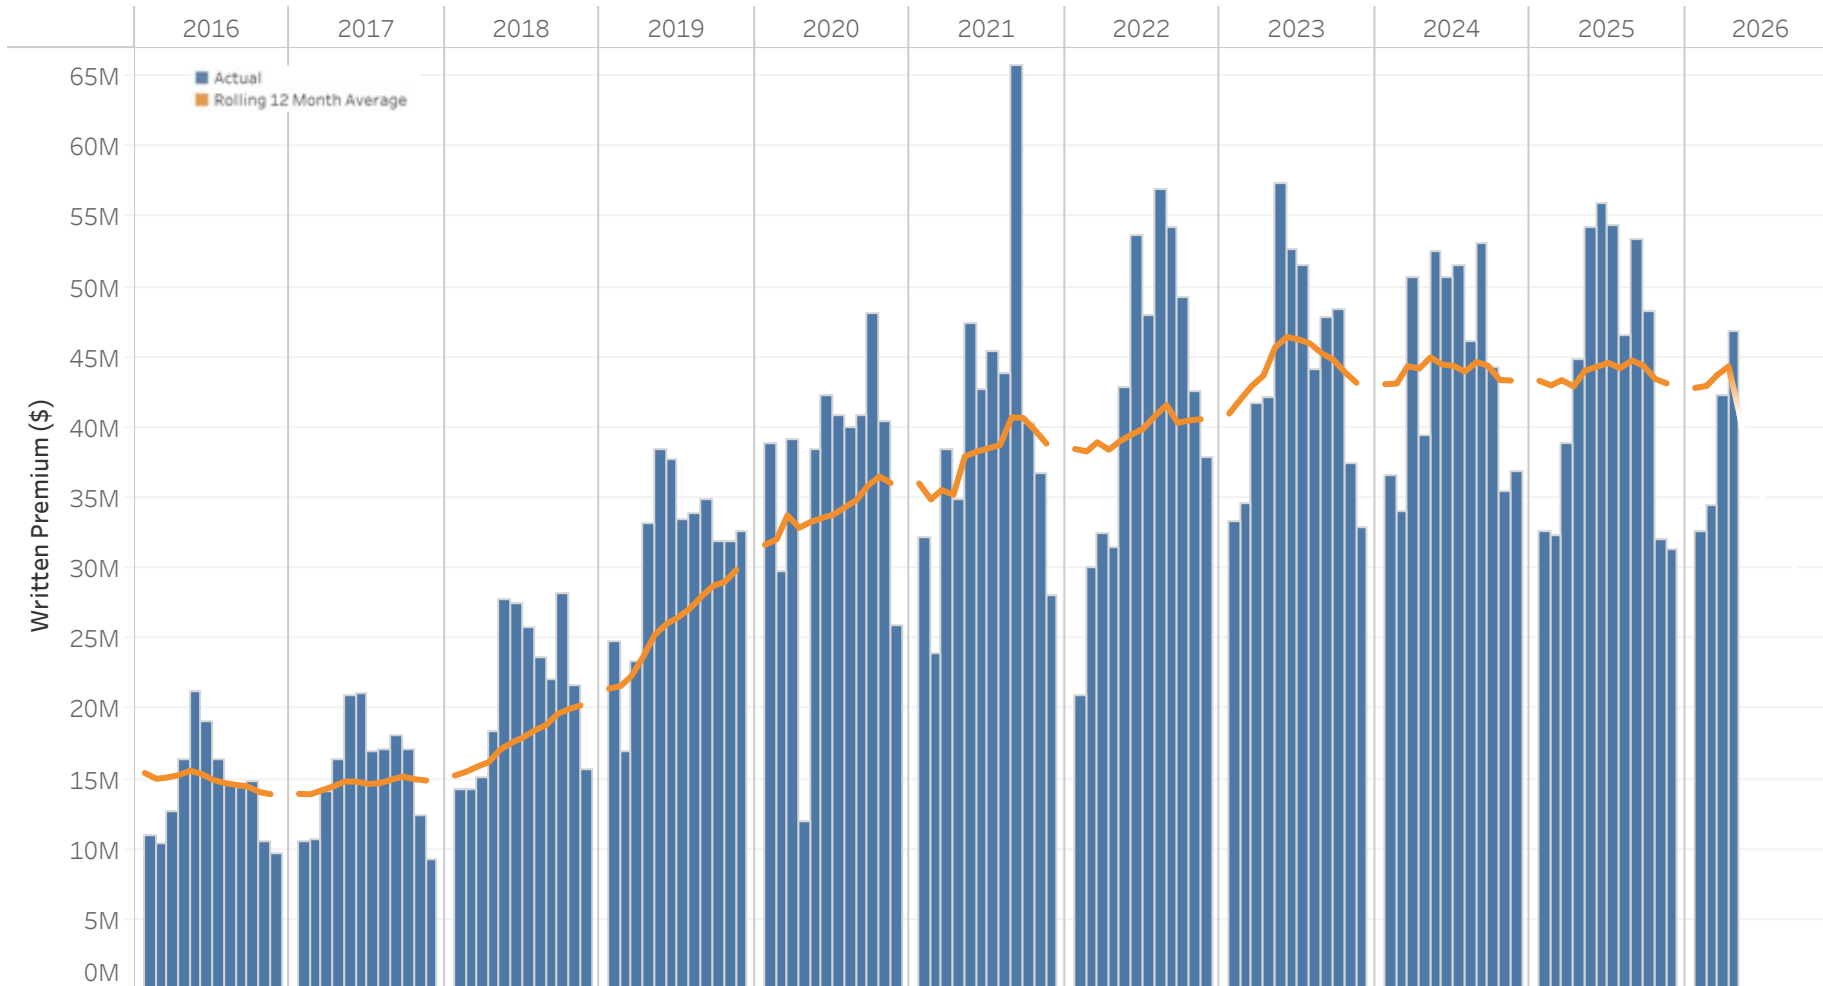

## FARM All Jurisdictions Written Premium (as at share date: April 2026)

Data: FARM transaction data reconciled with Monthly FARM operational reporting.