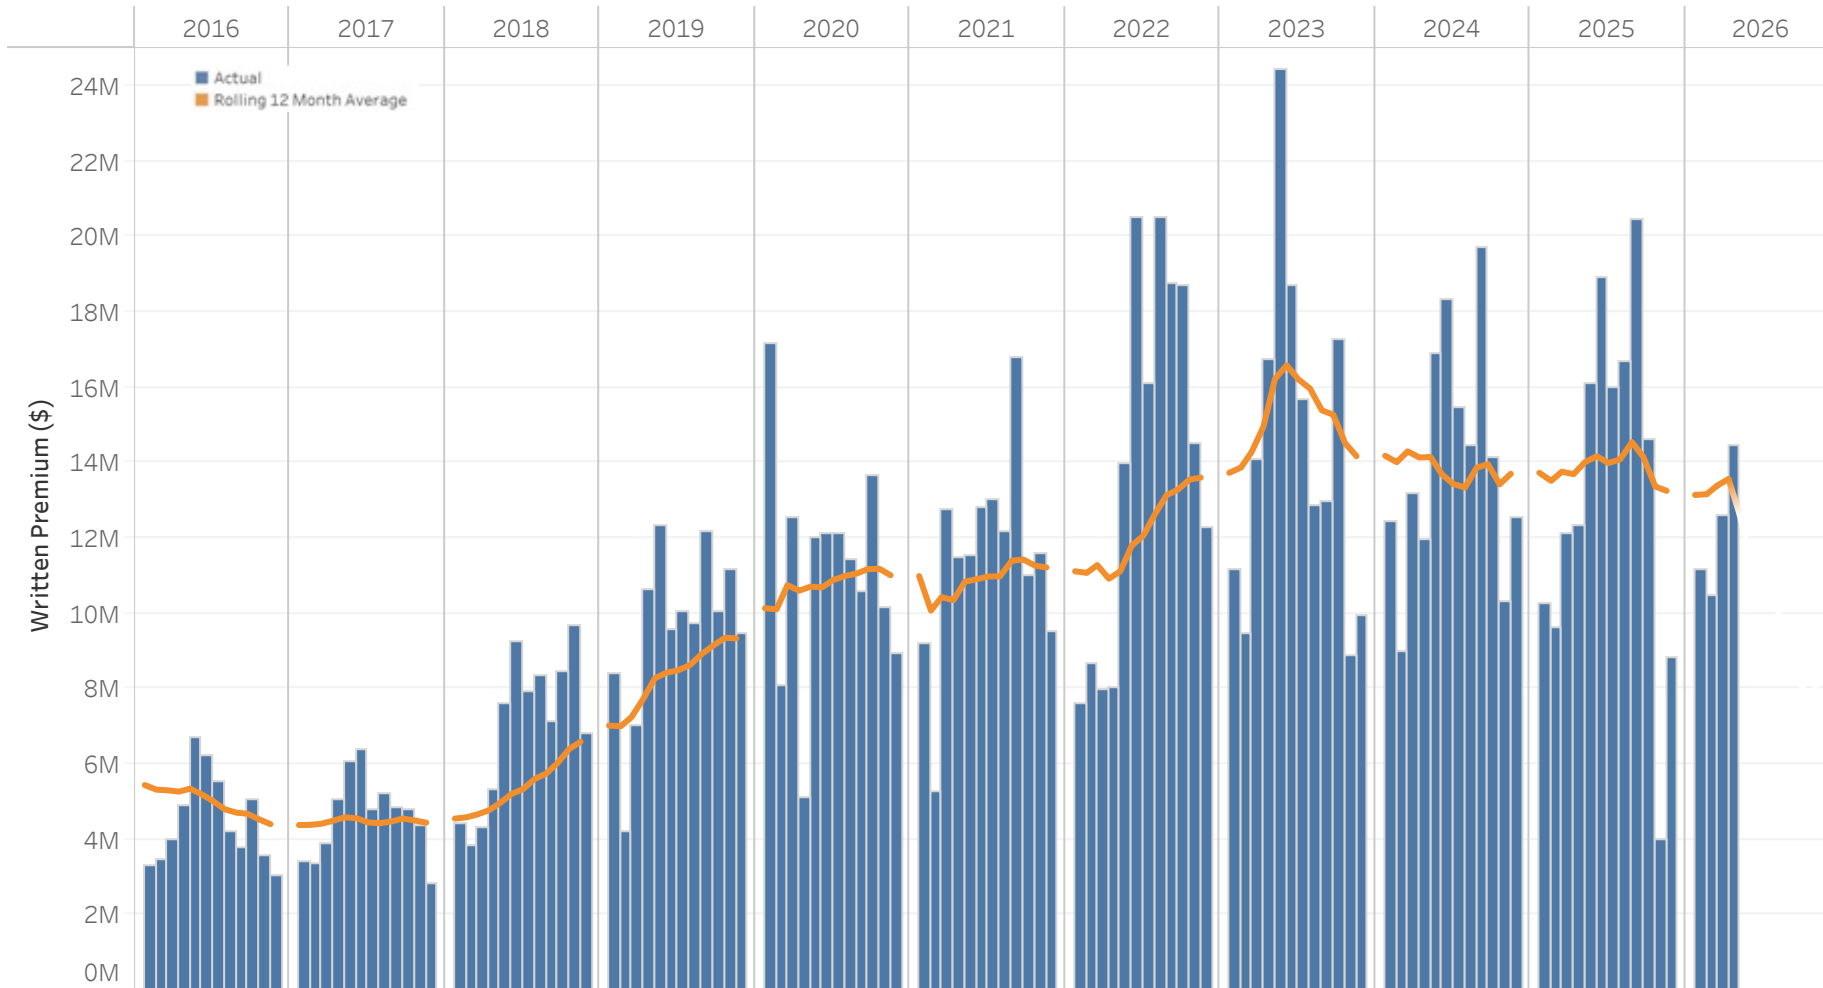

FARM Alberta Written Premium (as at share date: April 2026)

Data: FARM transaction data reconciled with Monthly FARM operational reporting.