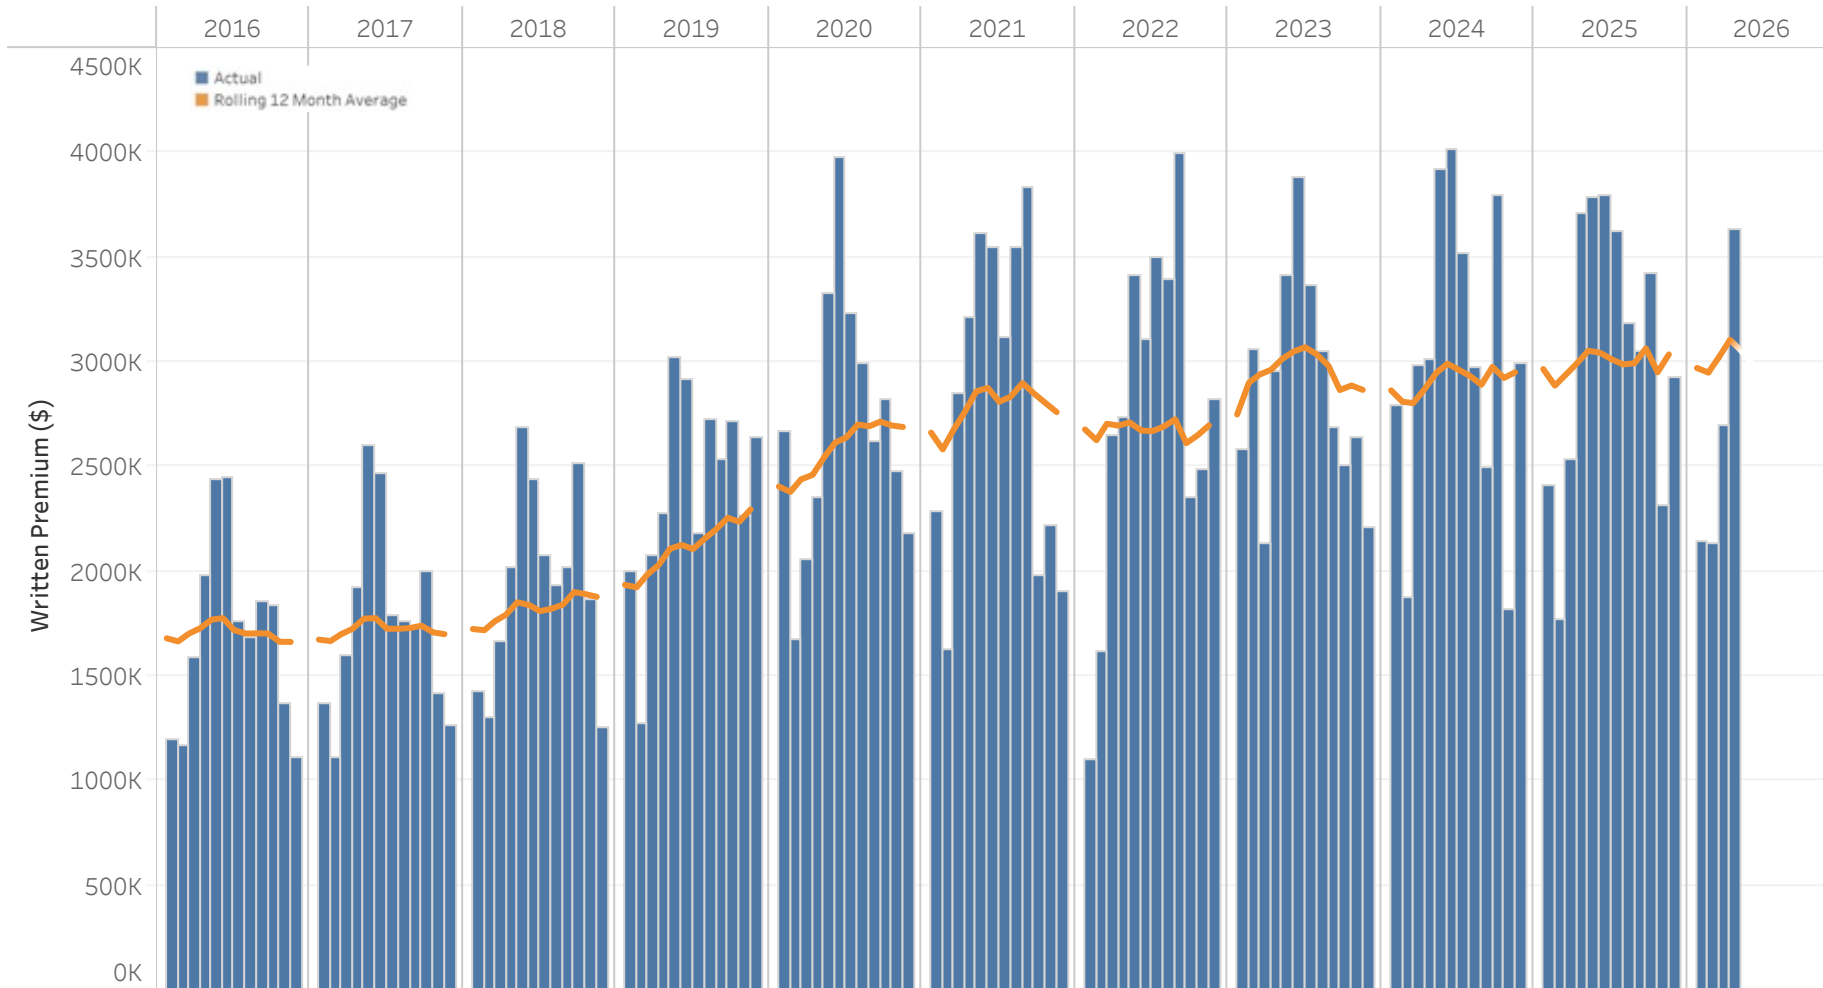

FARM New Brunswick Written Premium (as at share date: April 2026)

Data: FARM transaction data reconciled with Monthly FARM operational reporting.