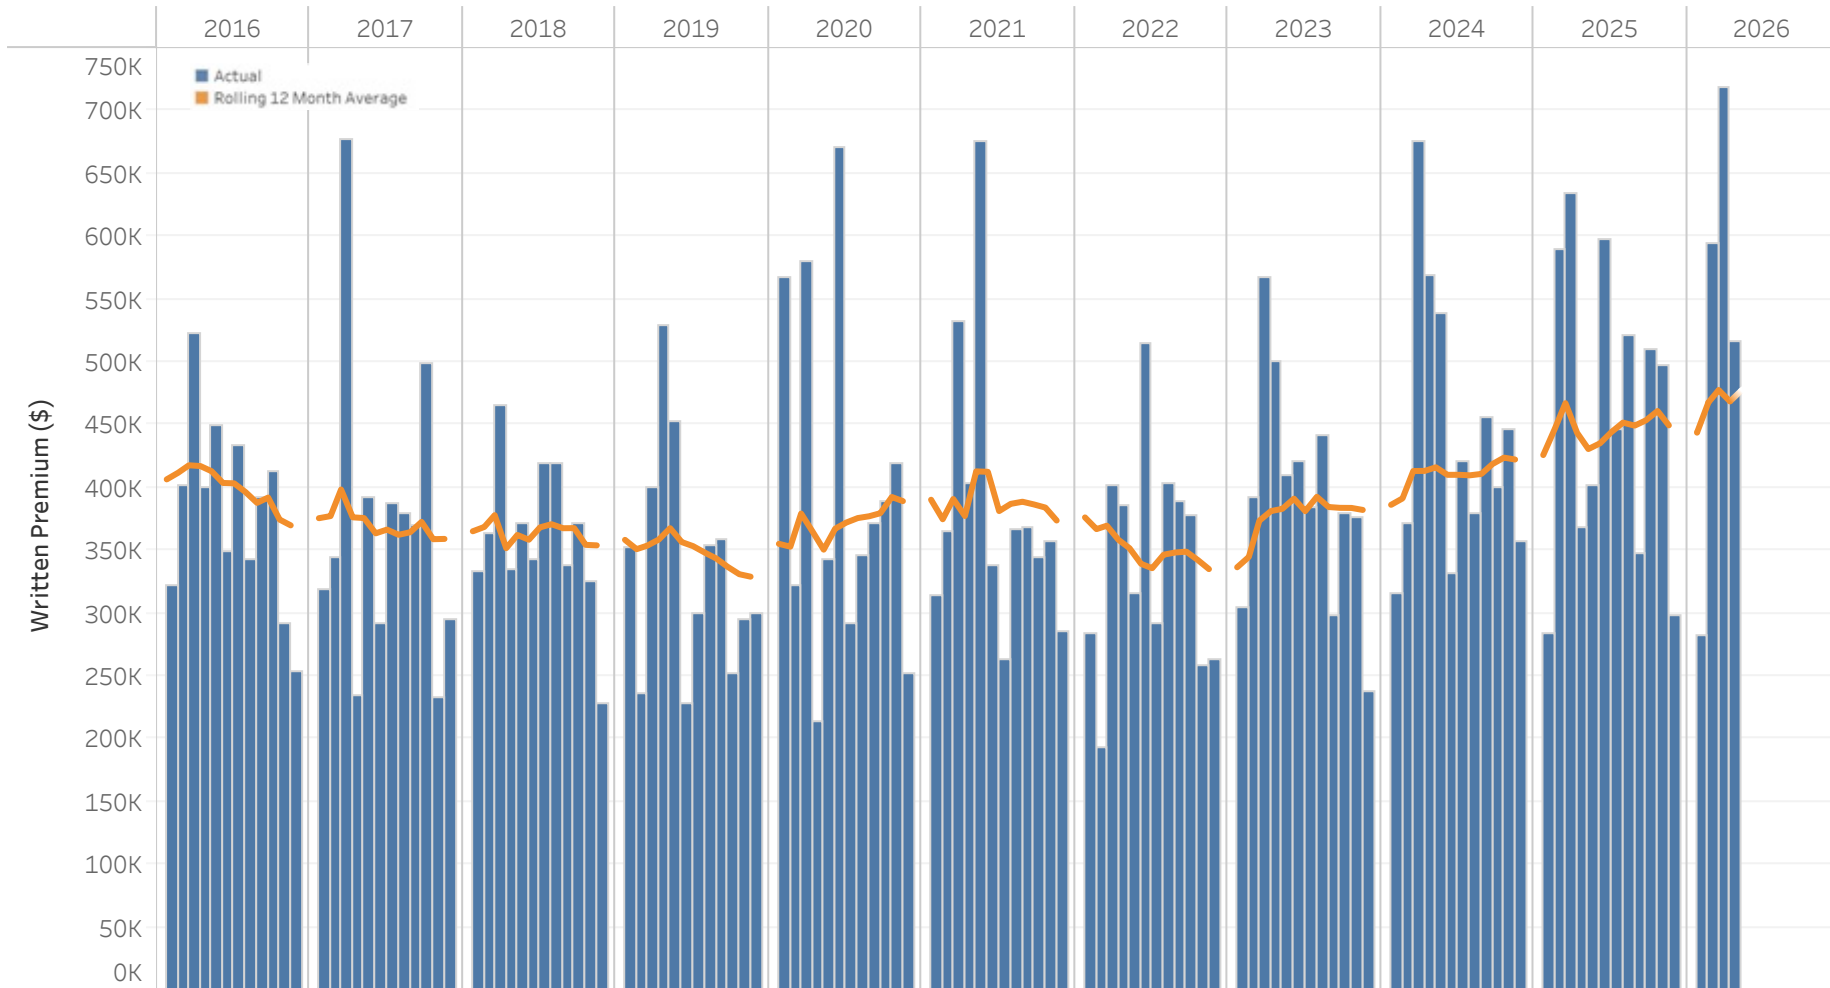

FARM Northwest Territories Written Premium (as at share date: April 2026)

Data: FARM transaction data reconciled with Monthly FARM operational reporting.