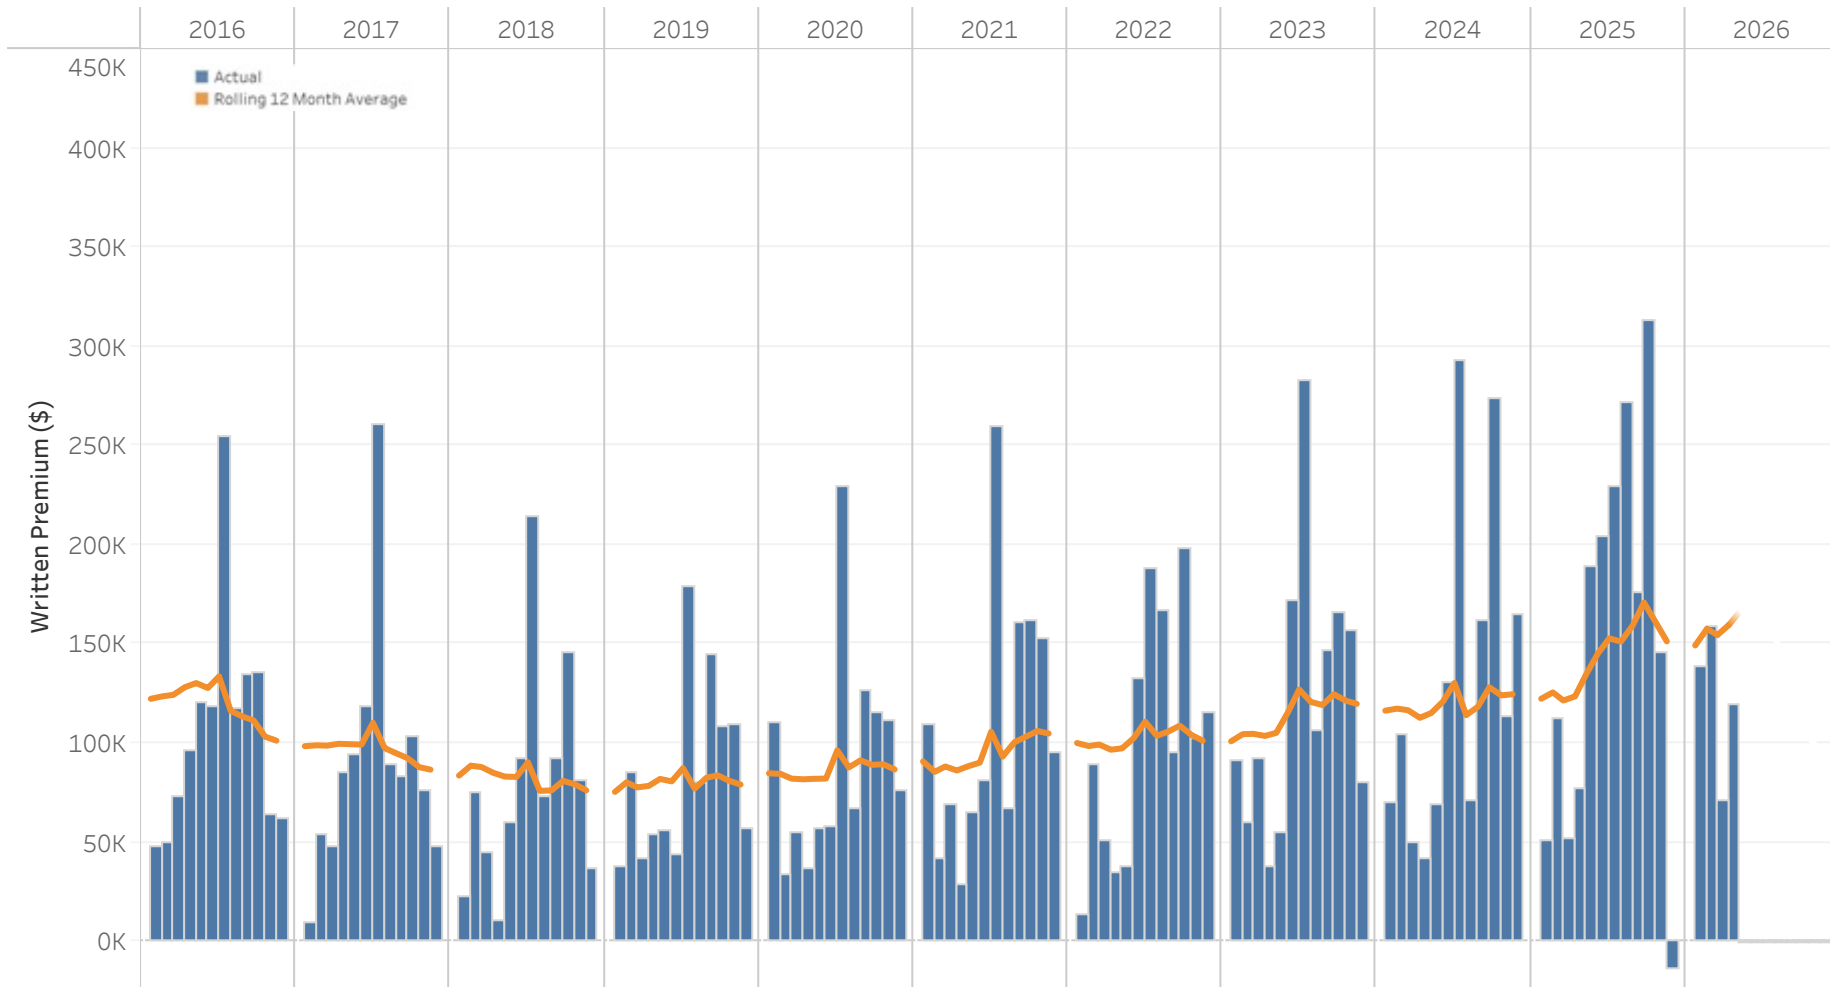

FARM Nunavut Written Premium (as at share date: April 2026)

Data: FARM transaction data reconciled with Monthly FARM operational reporting.