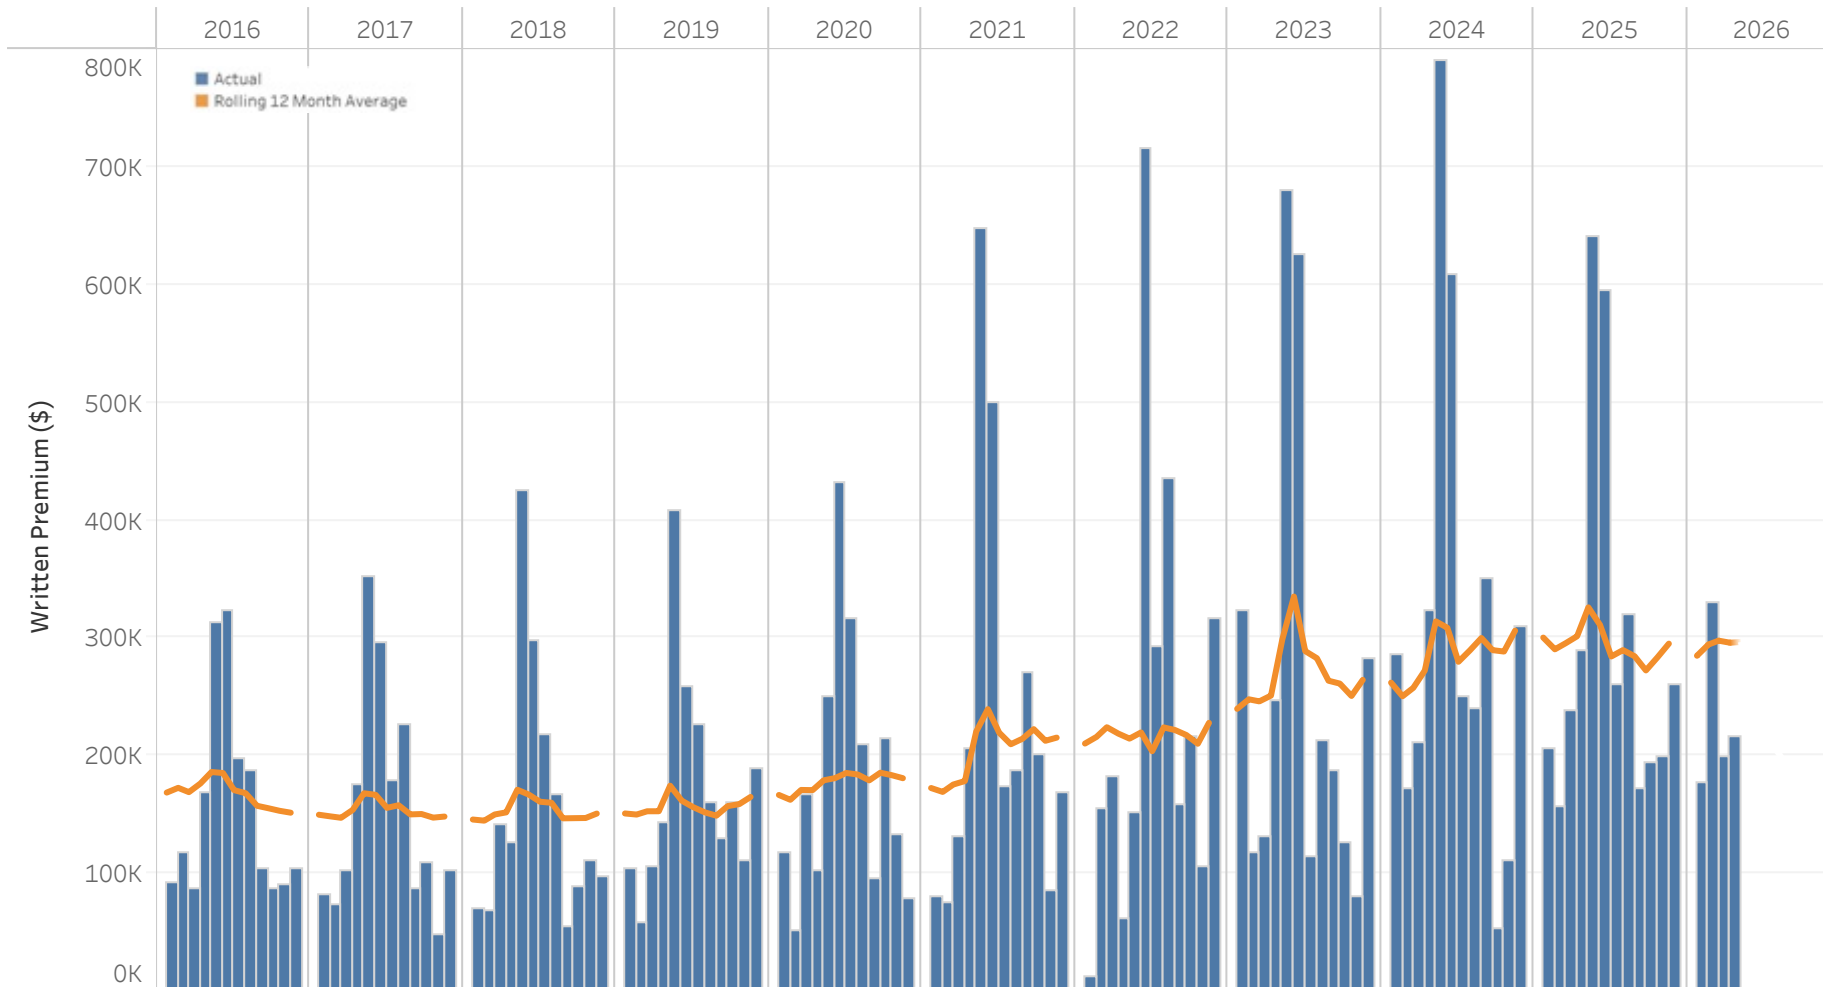

FARM Yukon Written Premium (as at share date: April 2026)

Data: FARM transaction data reconciled with Monthly FARM operational reporting.